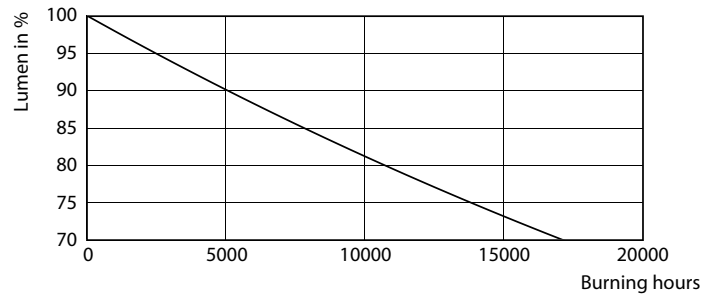

TLED Ecofit EU 1200mm 16W 1600lm 6500K

Date fotometrice

LEDtube Ecofit 16W G13 840 24D ND

LEDtube Ecofit 16W G13 865 24D ND

LEDtube Ecofit 16W G13 865 24D ND

Turburi LED Ecofit T8

Durață de viață

LEDtube Ecofit 16W G13 840 24D ND