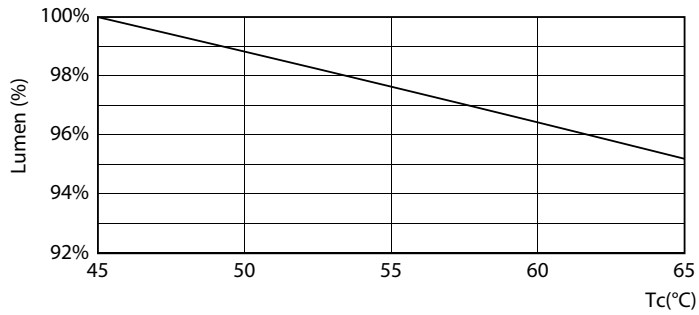

TLED Ecofit EU 1200mm 16W 1600lm 6500K

Date fotometrice

LEDtube Ecofit 16W G13 840 24D ND

LEDtube Ecofit 16W G13 865 24D ND

LEDtube Ecofit 16W G13 865 24D ND

Turburi LED Ecofit T8

Durață de viață

LEDtube Ecofit 16W G13 840 24D ND