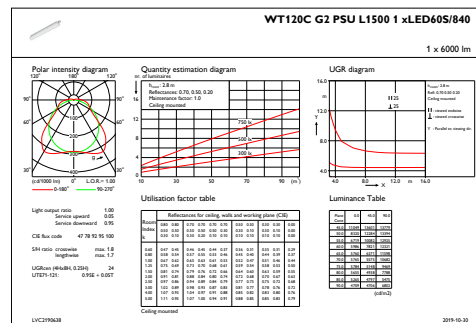

CoreLine Waterproof

Cote

CoreLine Waterproof WT120C

Date fotometric

OFPC1_WT120CG2PSUL15001xLED60S840

IFGU1_WT120CG2PSUL15001xLED60S840