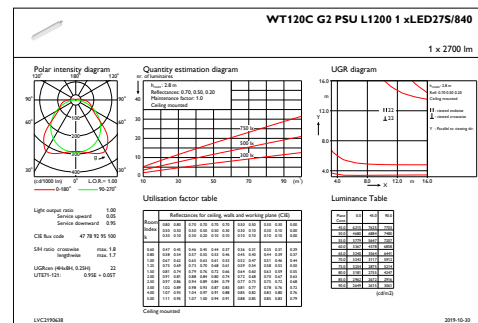

CoreLine Waterproof

Cote

CoreLine Waterproof WT120C

Date fotometric

OFPC1_WT120CG2PSUL12001xLED27S840

IFGU1_WT120CG2PSUL12001xLED27S840