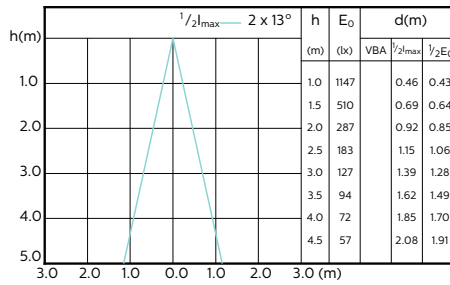

MASTER LEDspot ExpertColor MV

Beam Diagrams

**MASTER LEDspot ExpertColor MV 50W GU10
927 25D**

**MASTER LEDspot ExpertColor MV 50W GU10
930 25D**

**MASTER LEDspot ExpertColor MV 50W GU10
940 25D**

**MASTER LEDspot ExpertColor MV 50W GU10
927 36D**