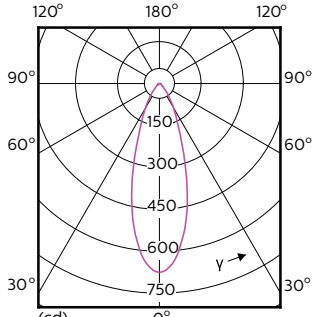

MASTER LEDspot ExpertColor MV