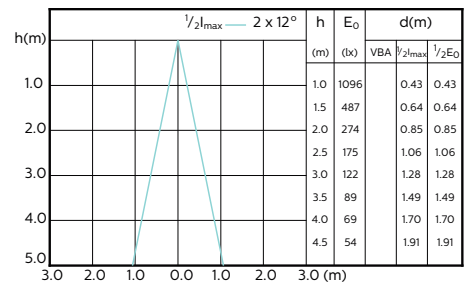

MASTER LEDspot ExpertColor MV 35W GU10
940 25D