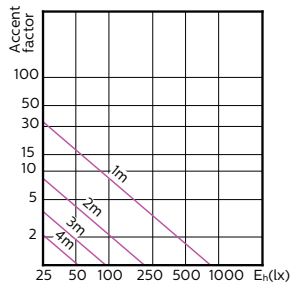

MASTER LEDspot ExpertColor MV

Accent Diagrams

MASTER LEDspot ExpertColor MV 50W GU10
927 36D

MASTER LEDspot ExpertColor MV 50W GU10
930 36D