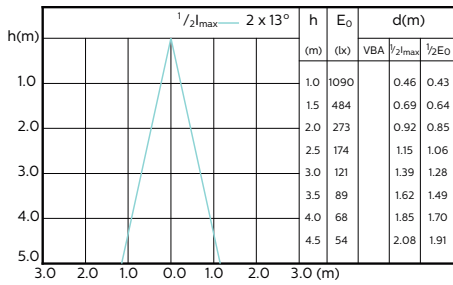

MASTER LEDspot ExpertColor MV

Beam Diagrams

**MASTER LEDspot ExpertColor MV 50W GU10
927 25D**