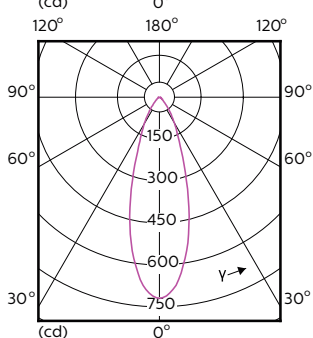

MASTER LEDspot ExpertColor MV