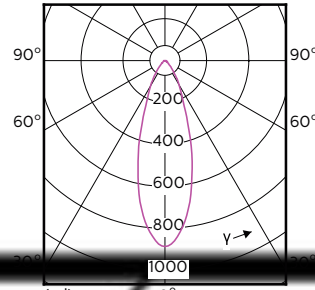

MASTER LEDspot ExpertColor MV

120°

180°

(cd) 0° 120° 180° 120°

(cd) 0°

MASTER LEDspot ExpertColor MV

Accent Diagrams

**MASTER LEDspot ExpertColor MV 35W GU10
927 25D**