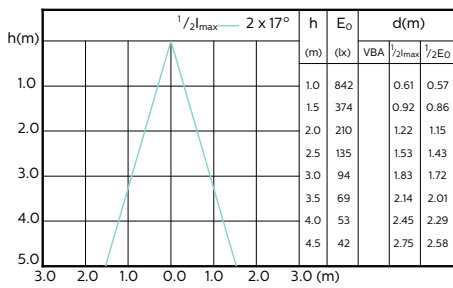

MASTER LEDspot ExpertColor MV

Beam Diagrams

**MASTER LEDspot ExpertColor MV 50W GU10
927 25D**

**MASTER LEDspot ExpertColor MV 50W GU10
930 25D**

**MASTER LEDspot ExpertColor MV 50W GU10
940 25D**

**MASTER LEDspot ExpertColor MV 50W GU10
927 36D**