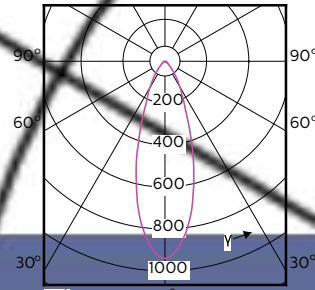

MASTER LEDspot ExpertColor MV

120°

180°

(cd) 0° 120° 180° 120°

(cd) 0°

MASTER LEDspot ExpertColor MV

Accent Diagrams

**MASTER LEDspot ExpertColor MV 35W GU10
927 25D**