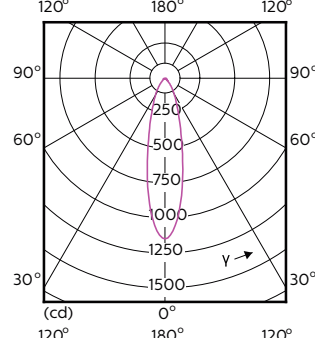

MASTER LEDspot ExpertColor MV