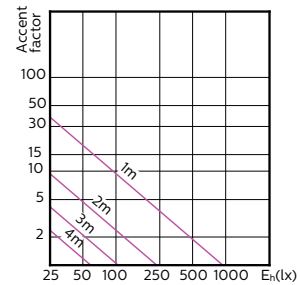

MASTER LEDspot ExpertColor MV

Accent Diagrams

MASTER LEDspot ExpertColor MV 50W GU10
927 36D

MASTER LEDspot ExpertColor MV 50W GU10
930 36D

MASTER LEDspot ExpertColor MV 50W GU10
940 36D

Beam Diagrams

MASTER LEDspot ExpertColor MV 35W GU10
927 25D