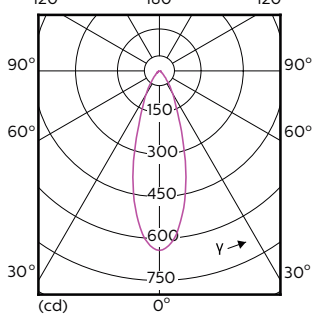

MASTER LEDspot ExpertColor MV