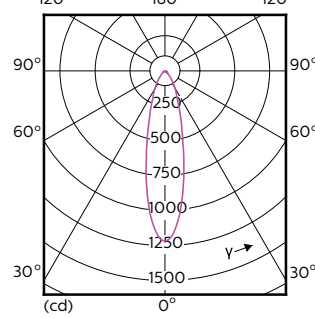

MASTER LEDspot ExpertColor MV