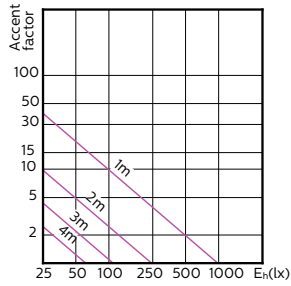

MASTER LEDspot ExpertColor MV

120°

180°

(cd) 0° 120° 180° 120°

(cd) 0°

MASTER LEDspot ExpertColor MV

Accent Diagrams

**MASTER LEDspot ExpertColor MV 35W GU10
927 25D**