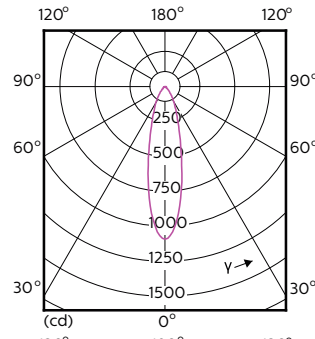

MASTER LEDspot ExpertColor MV