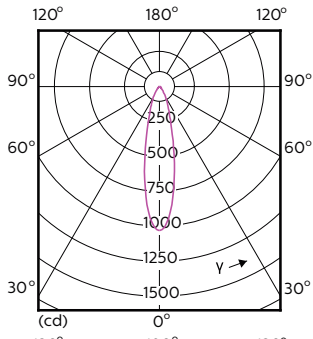

MASTER LEDspot ExpertColor MV