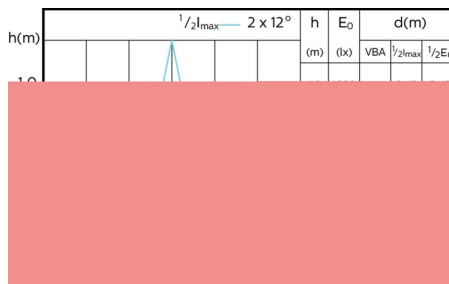

MASTER LEDspot ExpertColor MV

Accent Diagrams

MASTER LEDspot ExpertColor MV 50W GU10
927 36D

MASTER LEDspot ExpertColor MV 50W GU10
930 36D

MASTER LEDspot ExpertColor MV 50W GU10
940 36D

Beam Diagrams

MASTER LEDspot ExpertColor MV 35W GU10
927 25D