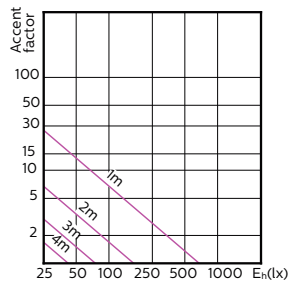

**MASTER LEDspot ExpertColor MV 35W GU10
930 36D**