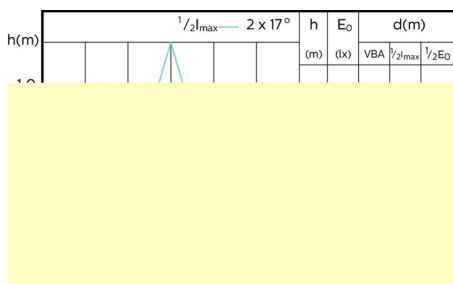

MASTER LEDspot ExpertColor MV 35W GU10
927 36D