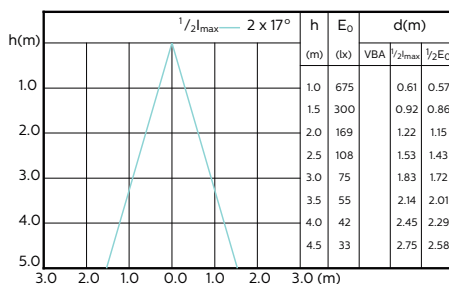

MASTER LEDspot ExpertColor MV 35W GU10
930 36D