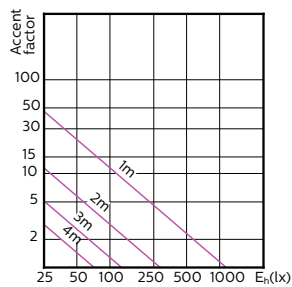

**MASTER LEDspot ExpertColor MV 50W GU10
930 25D**