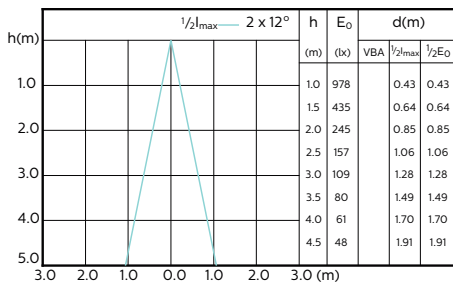

MASTER LEDspot ExpertColor MV

Accent Diagrams

MASTER LEDspot ExpertColor MV 50W GU10
927 36D

MASTER LEDspot ExpertColor MV 50W GU10
930 36D

MASTER LEDspot ExpertColor MV 50W GU10
940 36D

Beam Diagrams

MASTER LEDspot ExpertColor MV 35W GU10
927 25D