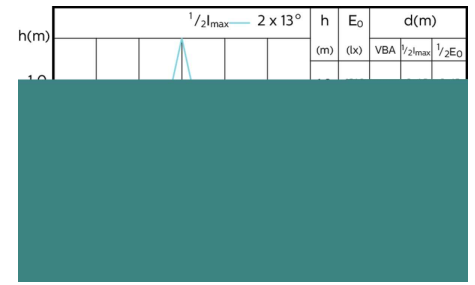

MASTER LEDspot ExpertColor MV

Beam Diagrams

**MASTER LEDspot ExpertColor MV 50W GU10
927 25D**

**MASTER LEDspot ExpertColor MV 50W GU10
930 25D**

**MASTER LEDspot ExpertColor MV 50W GU10
940 25D**

**MASTER LEDspot ExpertColor MV 50W GU10
927 36D**