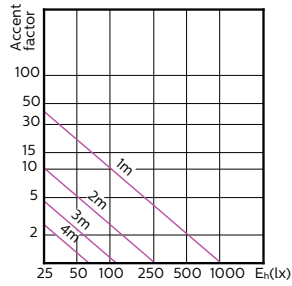

MASTER LEDspot ExpertColor MV

120°

180°

(cd) 0° 120° 180° 120°

(cd) 0°

MASTER LEDspot ExpertColor MV

Accent Diagrams

**MASTER LEDspot ExpertColor MV 35W GU10
927 25D**