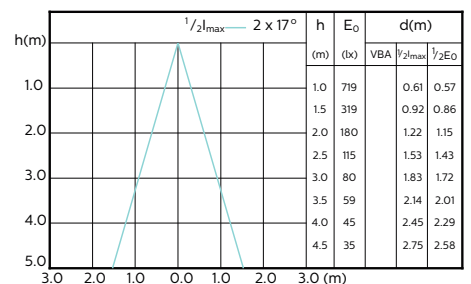

MASTER LEDspot ExpertColor MV 35W GU10
940 36D