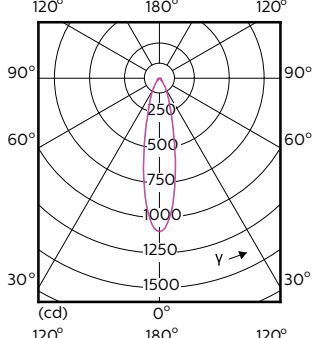

MASTER LEDspot ExpertColor MV