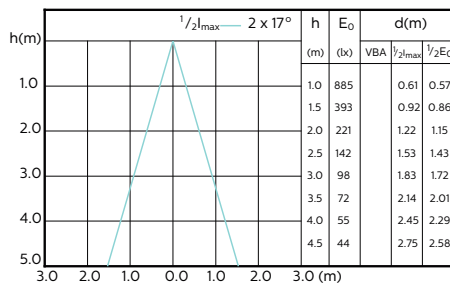

MASTER LEDspot ExpertColor MV

Beam Diagrams

**MASTER LEDspot ExpertColor MV 50W GU10
927 25D**

**MASTER LEDspot ExpertColor MV 50W GU10
930 25D**

**MASTER LEDspot ExpertColor MV 50W GU10
940 25D**

**MASTER LEDspot ExpertColor MV 50W GU10
927 36D**