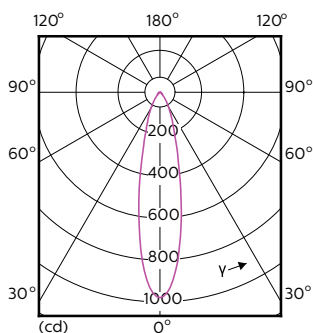

Light Technical (2/2)

Order Code	Full Product Name	Intensitate luminoasă (nom.)
70749400	MASTER LED ExpertColor LED ExpertColor 3.9-35W GU10 927 25D	700 cd
70751700	MASTER LED ExpertColor LED ExpertColor 3.9-35W GU10 930 25D	750 cd
70753100	MASTER LED ExpertColor LED ExpertColor 3.9-35W GU10 940 25D	800 cd
70755500	MASTER LED ExpertColor LED ExpertColor 3.9-35W GU10 927 36D	540 cd
70757900	MASTER LED ExpertColor LED ExpertColor 3.9-35W GU10 930 36D	560 cd
70759300	MASTER LED ExpertColor LED ExpertColor 3.9-35W GU10 940 36D	600 cd
70761600	MASTER LED ExpertColor LED ExpertColor 5.5-50W GU10 927 25D	1000 cd
70763000	MASTER LED ExpertColor LED ExpertColor 5.5-50W GU10 930 25D	1000 cd
70765400	MASTER LED ExpertColor LED ExpertColor 5.5-50W GU10 940 25D	1050 cd

Order Code	Full Product Name	Intensitate luminoasă (nom.)
70767800	MASTER LED ExpertColor LED ExpertColor 5.5-50W GU10 927 36D	800 cd
70769200	MASTER LED ExpertColor LED ExpertColor 5.5-50W GU10 930 36D	800 cd
70771500	MASTER LED ExpertColor LED ExpertColor 5.5-50W GU10 940 36D	800 cd