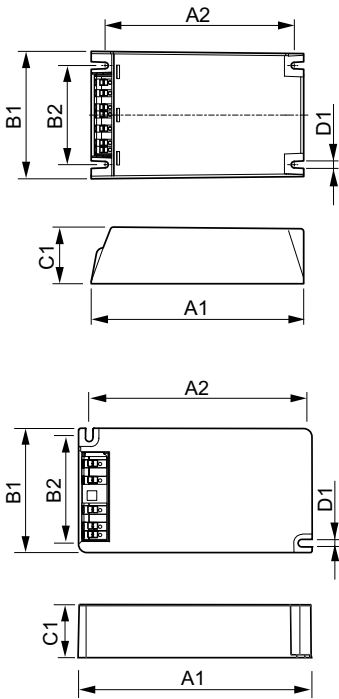

## Cote

Product	D1	C1	A1	A2	B1	B2
HID-PV Base HID-PV Base 100 SON/CDO Q 220-240V	4,5	40,0	150,0	133,6	90,0	70,0
HID-PV Base HID-PV Base 150 SON/CDO Q 220-240V	4,5	40,0	150,0	133,6	90,0	70,0

Product	D1	C1	A1	A2	B1	B2
HID-PV Base HID-PV Base 50 SON C3 220-240V	4,5 mm	32,0	141,0	128,5	75,0	63,7
HID-PV Base HID-PV Base 70 SON C3 220-240V	4,5 mm	32,0	141,0	128,5	75,0	63,7