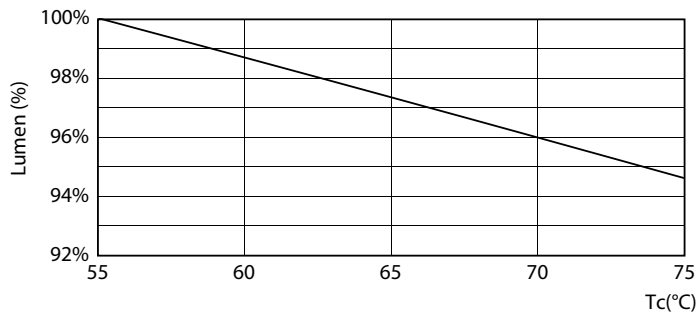

Turburi LED Ecofit T8

Date fotometrice

© 2021 Philips Lighting B.V. Page 11/11

LEDtube ECO SLR 16W G13 1600lm 865-GUL

Durață de viață

LEDtube ECO SLR 16W 20K FailureRate-LED

LEDtube ECO SLR 8W 20K LumenVsTc-LMP