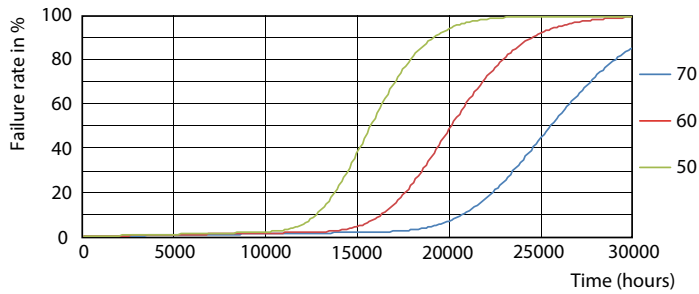

Turburi LED Ecofit T8

Date fotometrice

© 2021 Philips Lighting B.V. Page 11/11

LEDtube ECO SLR 16W G13 1600lm 865-GUL

Durață de viață

LEDtube ECO SLR 16W 20K FailureRate-LED

LEDtube ECO SLR 8W 20K LumenVsTc-LMP