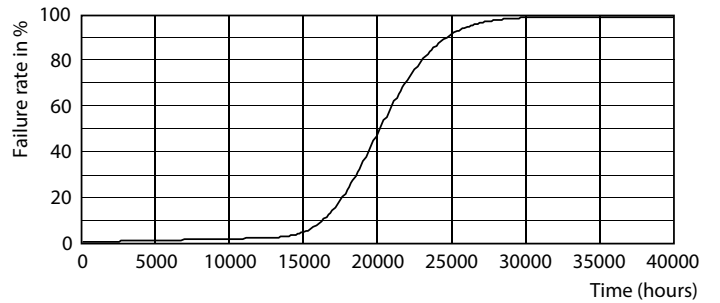

Turburi LED Ecofit T8

Date fotometrice

© 2021 Philips Lighting B.V. Page 11/11

LEDtube ECO SLR 16W G13 1600lm 865-GUL

Durață de viață

LEDtube ECO SLR 16W 20K FailureRate-LED

LEDtube ECO SLR 8W 20K LumenVsTc-LMP