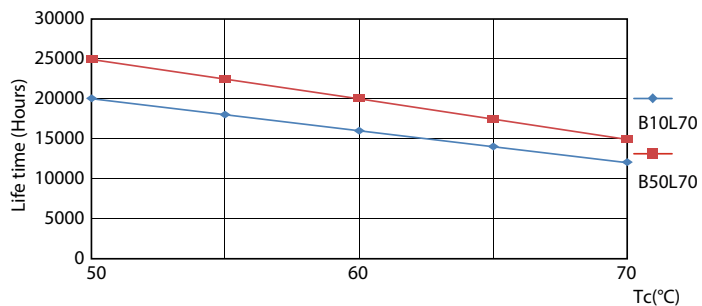

Turburi LED Ecofit T8

Durată de viață

LEDtube ECO SLR 16W 20K LifetimeVsTc-LED