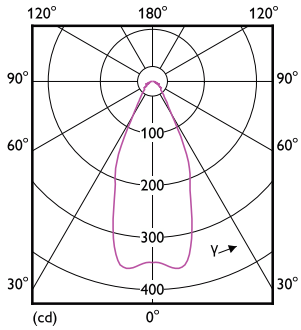

Cote

Product	D	C
MAS ExpertColor 14.8-75W 927 AR111 45D	111 mm	61 mm

Date fotometrice

Spectral Power Distribution Colour - MAS ExpertColor 14.8-75W 927 AR111 45D

Accent Lighting Spots - MAS ExpertColor 14.8-75W 927 AR111 45D

MASTER LEDspot ExpertColor AR111

Date fotometrice

Light Distribution Diagram - MAS ExpertColor 14.8-75W 927 AR111 45D

Durată de viață

Life Expectancy Diagram - MAS ExpertColor 14.8-75W 927 AR111 45D

Lumen Maintenance Diagram - MAS ExpertColor 14.8-75W 927 AR111 45D