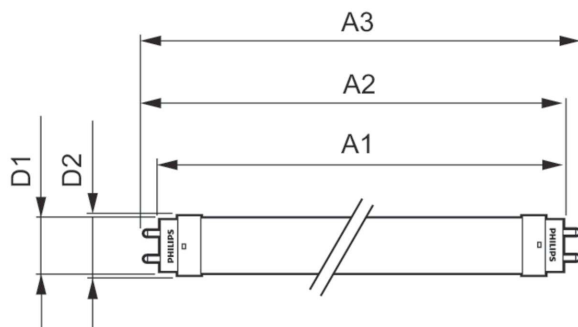

CorePro LEDtube EM/Mains

Maximum T-case (nom.)	45 °C

Controls and Dimming

Cu reglarea intensității luminoase	Nu

Mechanical and Housing

Finisaj bec	Mat
Material bec	Glass
Lungime produs	1500 mm
Formă bec	Tub, capăt dublu

Approval and Application

Clasă de eficiență energetică	E
Produs eficient energetic	Yes
Mărci de omologare	Conformitate RoHS Marcaj CE KEMA Keur certificate

Consum de energie kWh/1000 h	20 kWh
Număr de înregistrare EPREL	467304

Product Data

Cod complet produs	871951432541800
Nume comandă produs	CorePro LEDtube 1500mm 20W 865
EAN/UPC – Produs	8719514325418
Cod de comandă	32541800
Numărător SAP – Cantitate per pachet	1
Numărător SAP – Pachete per exterior	10
Material SAP	929003022602
Greutate netă SAP (bucată)	0,216 kg

Cote

T8 Corepro 220-240V 20W 2200lm 6500K

Product	D1	D2	A1	A2	A3
CorePro LEDtube 1500mm 20W 865	25,7 mm	28 mm	1500 mm	1507,1 mm	1514,2 mm