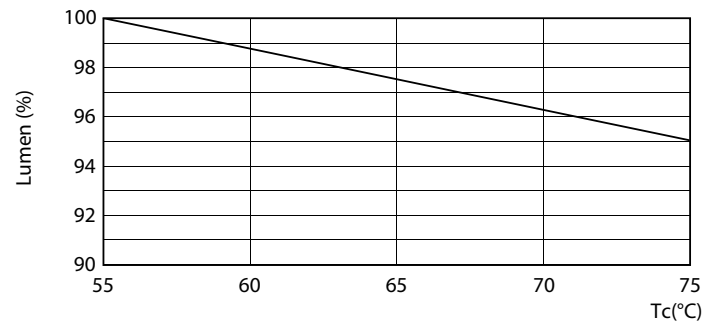

Date fotometrice

© 2014 Philips Lighting B.V. Page 11 of 17

LEDtube ECO 9W G13 900lm 865

Durață de viață

LEDtube 30K

LEDtube 30K FailureRate

LEDtube 30K LifetimeVsTc

LEDtube 9W 30K LumenVsTc