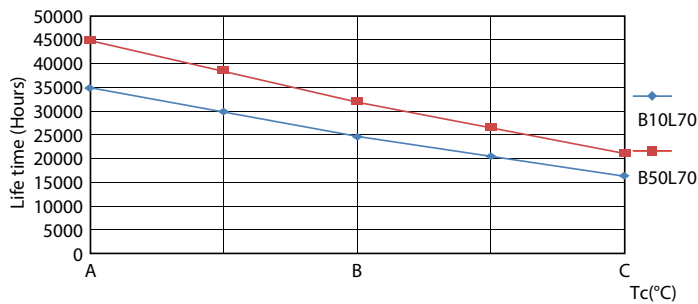

Date fotometrice

© 2014 Philips Lighting B.V. Page 11 of 17

LEDtube ECO 9W G13 900lm 865

Durață de viață

LEDtube 30K

LEDtube 30K FailureRate

LEDtube 30K LifetimeVsTc

LEDtube 9W 30K LumenVsTc