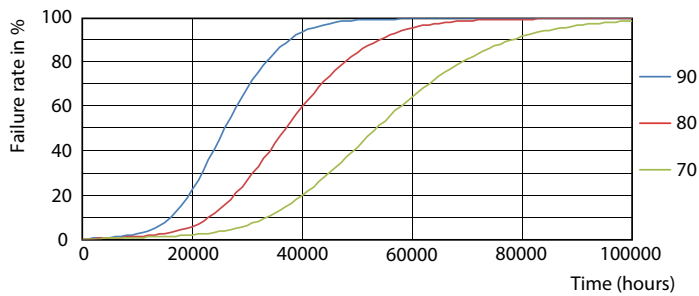

MASTER LEDtube Mains T5

Date fotometrice

LEDtube MAS 16,5W G5 2300lm 830

Durață de viață

LEDtube 50K-LED

LEDtube MAS 1 26W 50K LifetimeVsTc-LED

LEDtube MAS 1 26W 50K FailureRate-LED

LEDtube MAS G3 20W 50K LumenVsTc-LMP