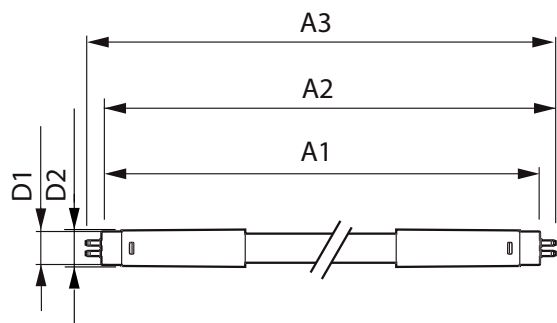

MASTER LEDtube InstantFit HF T5

T-Storage (max.)	65 °C
T-Storage (min.)	-40 °C
Maximum T-case (nom.)	50 °C

Mechanical and Housing

Finisaj bec	Mat
Material bec	Glass
Lungime produs	1500 mm
Formă bec	Tub, capăt dublu

Approval and Application

Energy Efficiency Class	E
Produs eficient energetic	Yes
Mărci de omologare	Conformitate RoHS Marcaj CE KEMA Keur certificate

Consum de energie kWh/1000 h	26 kWh
	406212

Product Data

Cod complet produs	871869974957600
Nume comandă produs	Master LEDtube HF 1500mm HO 26W 830 T5 OE
EAN/UPC – Produs	8718699749576
Cod de comandă	74957600
Numărător SAP – Cantitate per pachet	1
Numărător SAP – Pachete per exterior	10
Material SAP	929002352302
Greutate netă SAP (bucată)	0,380 kg

Cote

TLED 1500mm HF 26W 3900lm 3000K G5

Product	D1	D2	A1	A2	A3
Master LEDtube HF 1500mm HO 26W 830 T5 OE	15,5 mm	19 mm	1449 mm	1456 mm	1463 mm