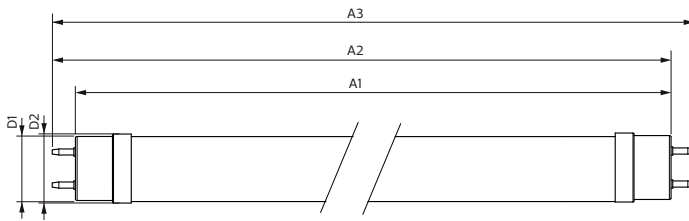

Master Value LEDtube T8

Mechanical and Housing

Finisaj bec	Mat
Material bec	Glass
Lungime produs	1500 mm
Formă bec	Tub, capăt dublu

Approval and Application

Energy Efficiency Class	D
Produs eficient energetic	Yes
Mărci de omologare	Conformitate RoHS Marcaj CE KEMA Keur certificate
Consum de energie kWh/1000 h	21 kWh 403617

Product Data

Cod complet produs	871869964695000
Nume comandă produs	MASTER LEDtube VLE 1500mm HO 20.5W 865 T8
EAN/UPC – Produs	8718699646950
Cod de comandă	64695000
Numărător SAP – Cantitate per pachet	1
Numărător SAP – Pachete per exterior	10
Material SAP	929002021902
Greutate netă SAP (bucată)	0,270 kg

Cote

Product	D1	D2	A1	A2	A3
MASTER LEDtube VLE 1500mm HO 20.5W 865 T8	25,8 mm	28 mm	1498,7 mm	1505,8 mm	1512,9 mm

TLED 5ft 220-240V20.5-58W3100lm6500K G13