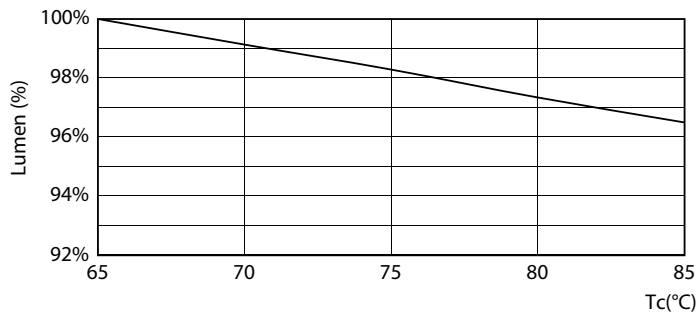

Master Value LEDtube T8

Date fotometrice

LEDtube 220-240V G13 5ft 3100lm 6500k

Durață de viață

LEDtube MAS SLR 20,5W 60K LumenVsTc-LMP