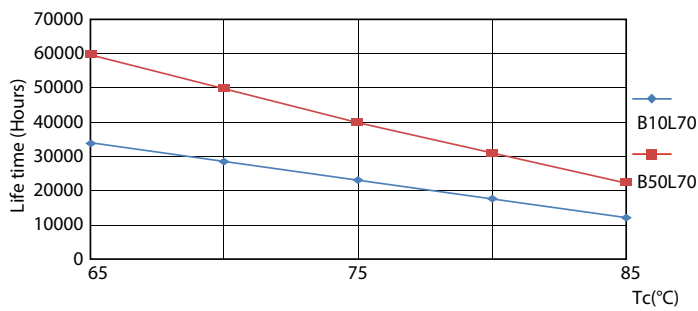

Master Value LEDtube T8

Date fotometrice

LEDtube 220-240V G13 5ft 3100lm 6500k

Durață de viață

LEDtube MAS SLR 20,5W 60K LumenVsTc-LMP

LEDtube MAS SLR 20,5W 60K FailureRate-LED

LEDtube MAS SLR 20,5W 60K LifetimeVsTc-LED