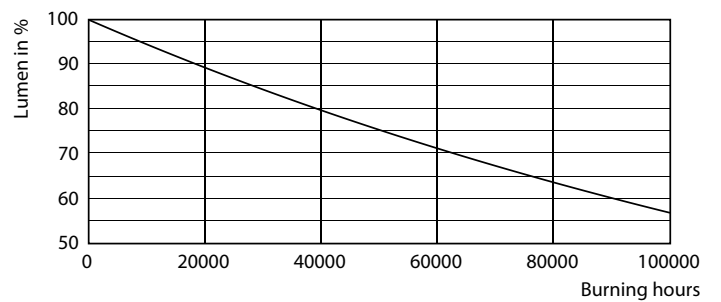

Master Value LEDtube T8

Date fotometrice

LEDtube 220-240V G13 5ft 3100lm 6500k

Durață de viață

LEDtube MAS SLR 20,5W 60K LumenVsTc-LMP

LEDtube MAS SLR 20,5W 60K FailureRate-LED

LEDtube MAS SLR 20,5W 60K LifetimeVsTc-LED