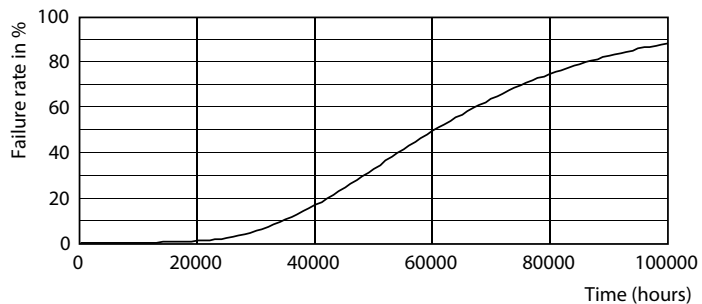

Master Value LEDtube T8

Durată de viață

LEDtube_60K