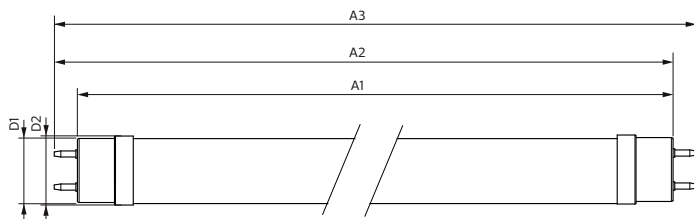

Master Value LEDtube T8

Mechanical and Housing

Finisaj bec	Mat
Material bec	Glass
Lungime produs	1200 mm
Formă bec	Tub, capăt dublu

Approval and Application

Energy Efficiency Class	D
Produs eficient energetic	Yes
Mărci de omologare	Conformitate RoHS Marcaj CE KEMA Keur certificate
Consum de energie kWh/1000 h	14 kWh 403614

Product Data

Cod complet produs	871869964689900
Nume comandă produs	MASTER LEDtube VLE 1200mm HO 14W 865 T8
EAN/UPC – Produs	8718699646899
Cod de comandă	64689900
Numărător SAP – Cantitate per pachet	1
Numărător SAP – Pachete per exterior	10
Material SAP	929002021602
Greutate netă SAP (bucată)	0,220 kg

Cote

Product	D1	D2	A1	A2	A3
MASTER LEDtube VLE 1200mm HO 14W 865 T8	25,8 mm	28 mm	1198,2 mm	1205,3 mm	1212,4 mm

TLED 4ft 220-240V 14-36W2100lm 6500K G13

Date fotometrice

Calculation: 14W x 150lm/W = 2100lm