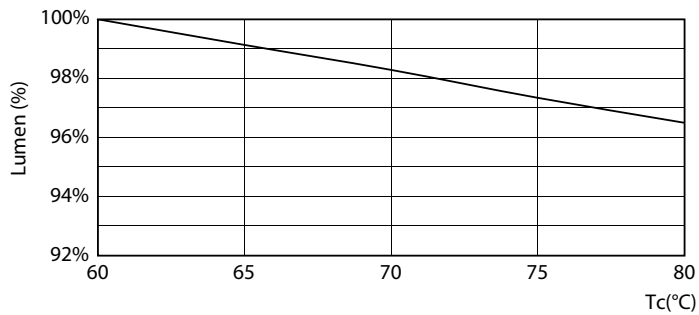

Mechanical and Housing

Finisaj bec	Mat
Material bec	Glass
Lungime produs	1200 mm
Formă bec	Tub, capăt dublu

Approval and Application

Energy Efficiency Class	D
Produs eficient energetic	Yes
Mărci de omologare	Conformitate RoHS Marcaj CE KEMA Keur certificate
Consum de energie kWh/1000 h	14 kWh 403614

LEDtube 220-240V G13 4ft 2100lm 6500k

LEDtube 220-240V G13

Master Value LEDtube T8

Date fotometrice

LEDtube 220-240V G13 6500k

Durață de viață

LEDtube MAS SLR 14W 60K FailureRate-LED

LEDtube MAS SLR 14W 60K LifetimeVsTc-LED