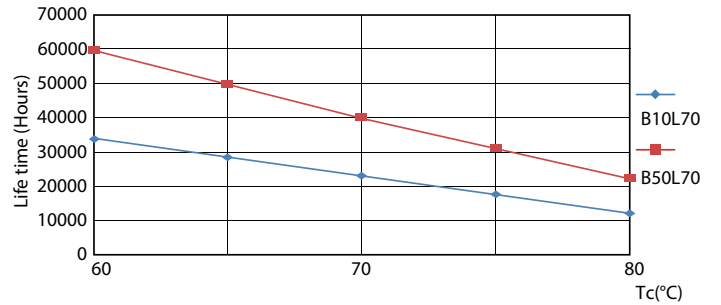

Mechanical and Housing

Finisaj bec	Mat
Material bec	Glass
Lungime produs	1200 mm
Formă bec	Tub, capăt dublu

Approval and Application

Energy Efficiency Class	D
Produs eficient energetic	Yes
Mărci de omologare	Conformitate RoHS Marcaj CE KEMA Keur certificate
Consum de energie kWh/1000 h	14 kWh 403614

LEDtube 220-240V G13 4ft 2100lm 6500k

LEDtube 220-240V G13

Master Value LEDtube T8

Date fotometrice

LEDtube 220-240V G13 6500k

Durață de viață

LEDtube MAS SLR 14W 60K FailureRate-LED

LEDtube MAS SLR 14W 60K LifetimeVsTc-LED