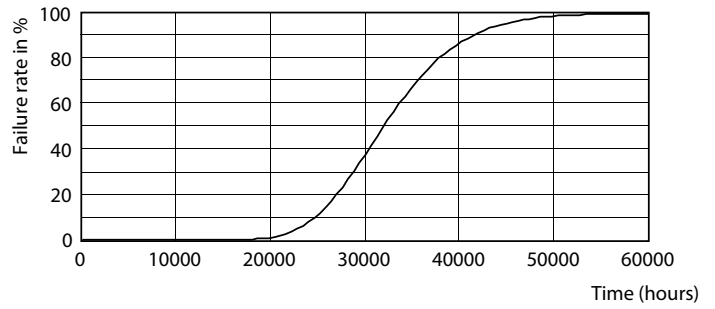

Life Expectancy Diagram - CorePro LED PLS 5W 840 2P G23

CorePro LED PLS

Durată de viață