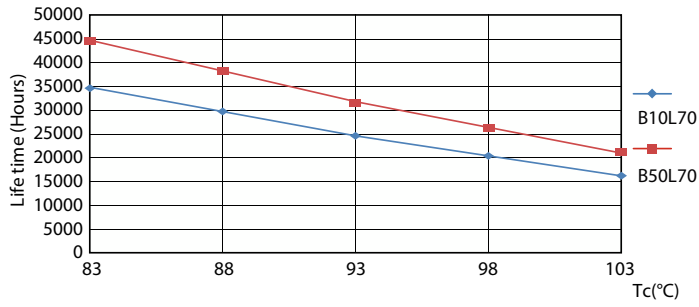

CorePro LED PLS

Durată de viață

Life Expectancy Diagram - CorePro LED PLS 5W 840 2P G23