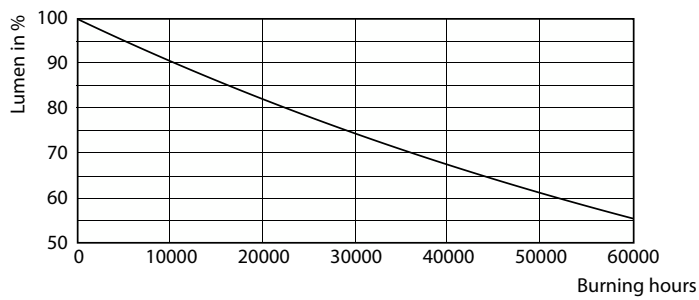

Lumen Maintenance Diagram - CorePro LED PLS 5W 840 2P G23