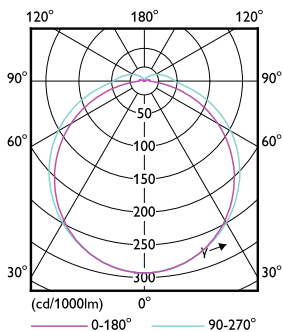

Cote

Product	D	D1	A1	A2	A3
CorePro LED PLS 5W 840 2P G23	31,1 mm	15,8 mm	108 mm	144 mm	166 mm

Date fotometrice

General uniform lighting - CorePro LED PLS 5W 840 2P G23

Spectral Power Distribution Colour - CorePro LED PLS 5W 840 2P G23

Light Distribution Diagram - CorePro LED PLS 5W 840 2P G23

CorePro LED PLS

Durată de viață

Life Expectancy Diagram - CorePro LED PLS 5W 840 2P G23

Life Expectancy Diagram - CorePro LED PLS 5W 840 2P G23

Lumen Maintenance Diagram - CorePro LED PLS 5W 840 2P G23