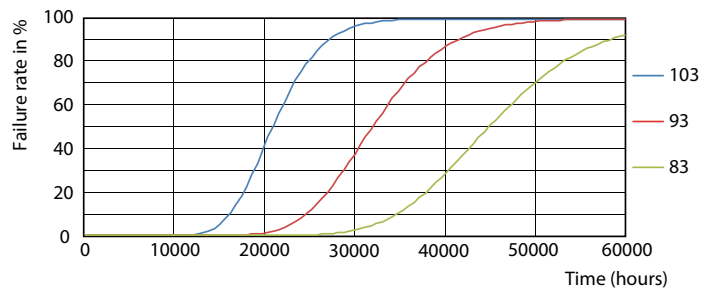

Light Distribution Diagram - CorePro LED PLS 5W 840 2P G23

CorePro LED PLS

Durată de viață

Life Expectancy Diagram - CorePro LED PLS 5W 840 2P G23

Life Expectancy Diagram - CorePro LED PLS 5W 840 2P G23

Lumen Maintenance Diagram - CorePro LED PLS 5W 840 2P G23