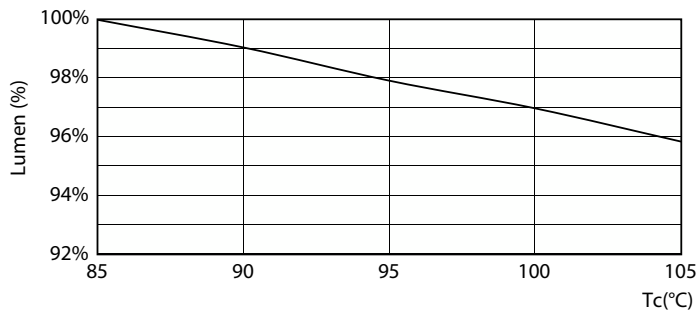

Cote

Product	D	D1	A1	A2	A3
CorePro LED PLS 5W 840 2P G23	31,1 mm	15,8 mm	108 mm	144 mm	166 mm

Date fotometrice

General uniform lighting - CorePro LED PLS 5W 840 2P G23

Spectral Power Distribution Colour - CorePro LED PLS 5W 840 2P G23

Light Distribution Diagram - CorePro LED PLS 5W 840 2P G23

CorePro LED PLS

Durată de viață

Life Expectancy Diagram - CorePro LED PLS 5W 840 2P G23

Life Expectancy Diagram - CorePro LED PLS 5W 840 2P G23

Lumen Maintenance Diagram - CorePro LED PLS 5W 840 2P G23