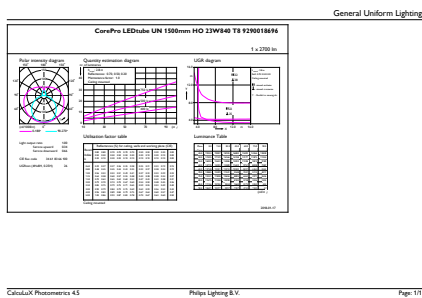

Date fotometrice

23W G13 840 4000K