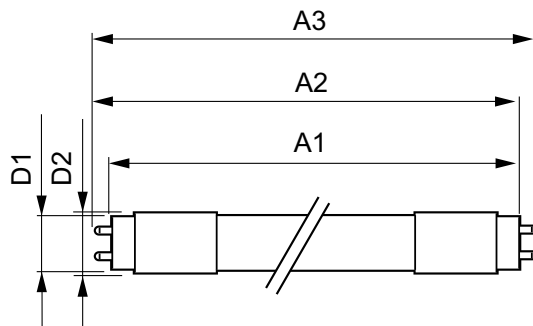

Tubul CorePro LED Universal T8

T-Storage (max.)	65 °C
T-Storage (min.)	-40 °C
Maximum T-case (nom.)	55 °C

Controls and Dimming

Cu reglarea intensită ii luminoase	Nu

Mechanical and Housing

Finisaj bec	Mat
Material bec	Glass
Lungime produs	1200 mm
Formă bec	Tub, capăt dublu

Approval and Application

Energy Efficiency Class	E
Produs eficient energetic	Yes
Mărci de omologare	Conformitate RoHS Marcaj CE KEMA Keur certificate

Consum de energie kWh/1000 h	18 kWh
	403582

Product Data

Cod complet produs	871869680170300
Nume comandă produs	CorePro LEDtube UN 1200mm HO 18W865 T8
EAN/UPC – Produs	8718696801703
Cod de comandă	80170300
Numărător SAP – Cantitate per pachet	1
Numărător SAP – Pachete per exterior	10
Material SAP	929001869402
Greutate netă SAP (bucată)	0,215 kg

Cote

TLED 1200mm UNV16W-36W 2100lm 6500K