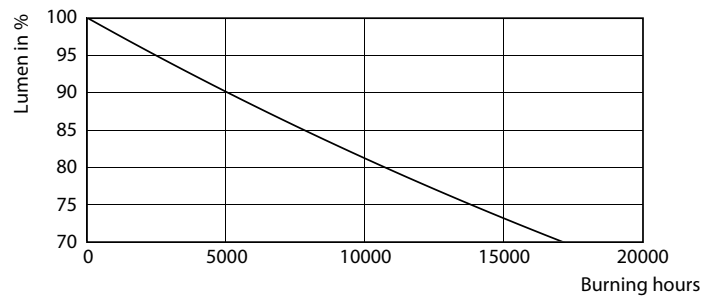

Turburi LED Ecofit T8

Date fotometrice

Durață de viață