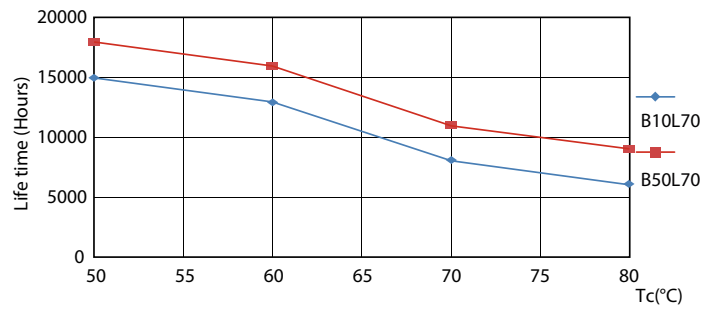

LEDtube Ecofit 16W G13 840 24D ND

LEDtube Ecofit 16W G13 840 24D ND