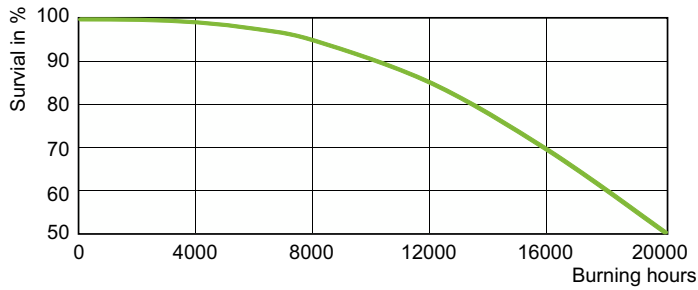

Durață de viață

Life Expectancy Diagram - SON-T 1000W E40 1SL/4

Lumen Maintenance Diagram - SON-T 1000W E40 1SL/4