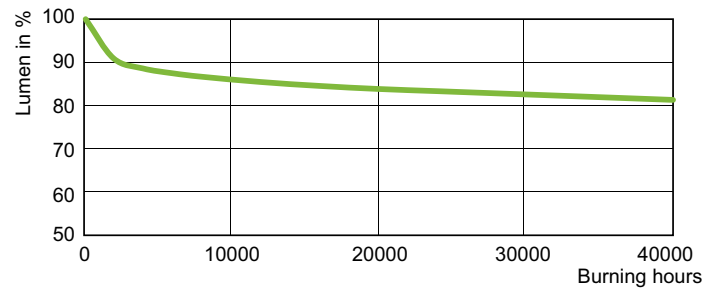

LDLM_SON-APIA_0005-Lumen maintenance diagram