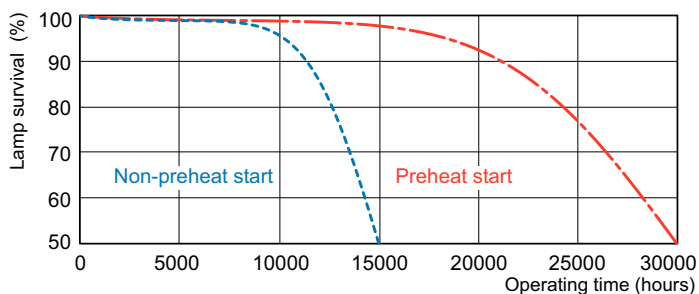

Date fotometrice

Spectral Power Distribution Colour - MASTER TL5 HO Eco 73=80W/830 UNP/40

Durată de viață

Life Expectancy Diagram - MASTER TL5 HO Eco 73=80W/830 UNP/40

Life Expectancy Diagram - MASTER TL5 HO Eco 73=80W/830 UNP/40