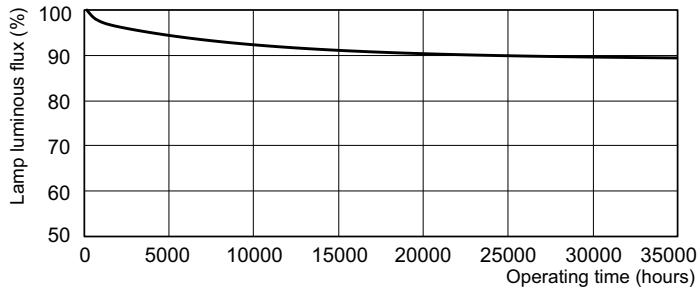

Date fotometrice

Spectral Power Distribution Colour - MASTER TL5 HO Eco 73=80W/830 UNP/40

Durată de viață

Life Expectancy Diagram - MASTER TL5 HO Eco 73=80W/830 UNP/40

Life Expectancy Diagram - MASTER TL5 HO Eco 73=80W/830 UNP/40

MASTER TL5 Eco Flux Inalt

Durată de viață

Lumen Maintenance Diagram - MASTER TL5 HO Eco 73=80W/830 UNP/40