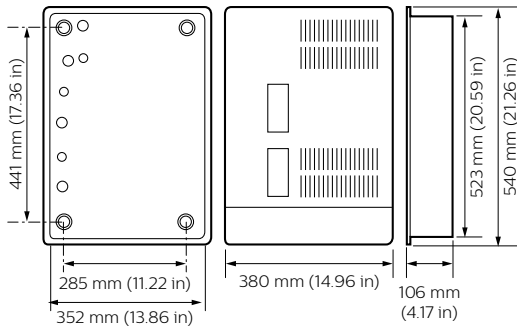

Dynalite Multipurpose Controllers

Cote

Dynalite Multipurpose Controllers