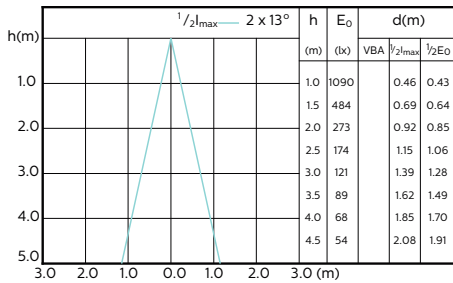

MASTER LEDspot ExpertColor MV

Beam Diagrams

**MASTER LEDspot ExpertColor MV 50W GU10
927 25D**