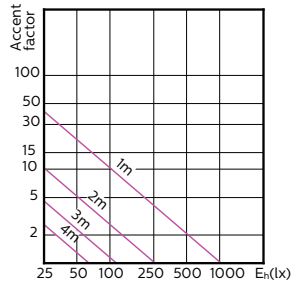

MASTER LEDspot ExpertColor MV

120°

180°

(cd) 0° 120° 180° 120°

(cd) 0°

MASTER LEDspot ExpertColor MV

Accent Diagrams

**MASTER LEDspot ExpertColor MV 35W GU10
927 25D**