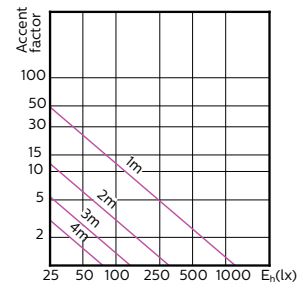

**MASTER LEDspot ExpertColor MV 50W GU10
940 25D**