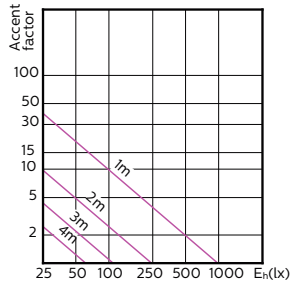

MASTER LEDspot ExpertColor MV

120°

180°

(cd) 0° 120° 180° 120°

(cd) 0°

MASTER LEDspot ExpertColor MV

Accent Diagrams

**MASTER LEDspot ExpertColor MV 35W GU10
927 25D**