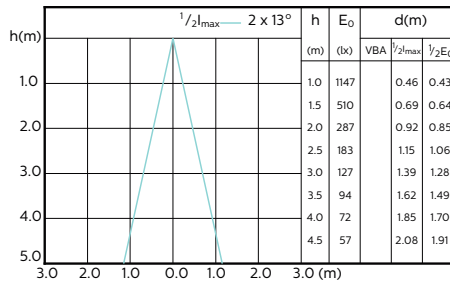

**MASTER LEDspot ExpertColor MV 50W GU10
930 25D**