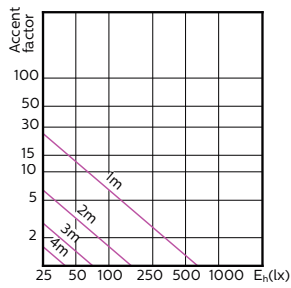

**MASTER LEDspot ExpertColor MV 35W GU10
927 36D**