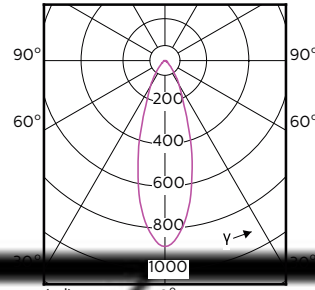

Light Technical (2/2)

Order Code	Full Product Name	Intensitate luminoasă (nom.)
70749400	MASTER LED ExpertColor 3.9-35W GU10 927 25D	700 cd
70751700	MASTER LED ExpertColor 3.9-35W GU10 930 25D	750 cd
70753100	MASTER LED ExpertColor 3.9-35W GU10 940 25D	800 cd
70755500	MASTER LED ExpertColor 3.9-35W GU10 927 36D	540 cd
70757900	MASTER LED ExpertColor 3.9-35W GU10 930 36D	560 cd
70759300	MASTER LED ExpertColor 3.9-35W GU10 940 36D	600 cd
70761600	MASTER LED ExpertColor 5.5-50W GU10 927 25D	1000 cd
70763000	MASTER LED ExpertColor 5.5-50W GU10 930 25D	1000 cd
70765400	MASTER LED ExpertColor 5.5-50W GU10 940 25D	1050 cd
70767800	MASTER LED ExpertColor 5.5-50W GU10 927 36D	800 cd
70769200	MASTER LED ExpertColor 5.5-50W GU10 930 36D	800 cd
70771500	MASTER LED ExpertColor 5.5-50W GU10 940 36D	800 cd

MASTER LEDspot ExpertColor MV

120°

180°

(cd) 0° 120° 180° 120°

(cd) 0°

MASTER LEDspot ExpertColor MV

Accent Diagrams

**MASTER LEDspot ExpertColor MV 35W GU10
927 25D**