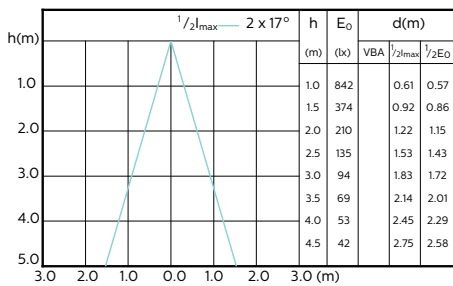

MASTER LEDspot ExpertColor MV

Beam Diagrams

**MASTER LEDspot ExpertColor MV 50W GU10
927 25D**

**MASTER LEDspot ExpertColor MV 50W GU10
930 25D**

**MASTER LEDspot ExpertColor MV 50W GU10
940 25D**

**MASTER LEDspot ExpertColor MV 50W GU10
927 36D**