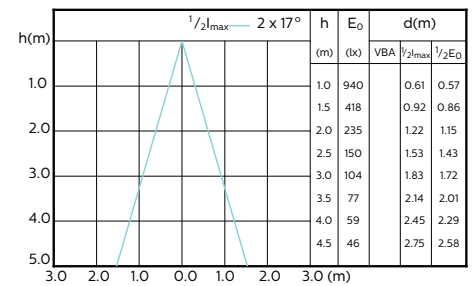

**MASTER LEDspot ExpertColor MV 50W GU10
940 36D**