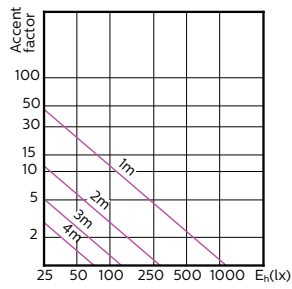

**MASTER LEDspot ExpertColor MV 50W GU10
930 25D**