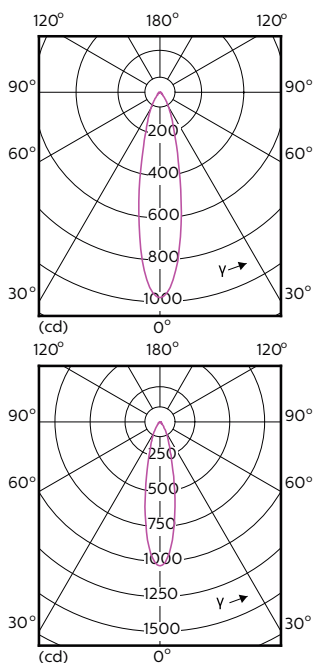

Light Technical (1/2)

MASTER LEDspot ExpertColor MV

Order Code	Full Product Name	Unghi de distribu ie luminoasă (nom.)	Cod culoare	Temperatură de culoare corelată (nom.)	Flux luminos (nom.)
70749400	MASTER LED ExpertColor 3.9-35W GU10 927 25D	25 °	927	2700 K	265 lm
70751700	MASTER LED ExpertColor 3.9-35W GU10 930 25D	25 °	930	3000 K	280 lm
70753100	MASTER LED ExpertColor 3.9-35W GU10 940 25D	25 °	940	4000 K	300 lm
70755500	MASTER LED ExpertColor 3.9-35W GU10 927 36D	36 °	927	2700 K	265 lm
70757900	MASTER LED ExpertColor 3.9-35W GU10 930 36D	36 °	930	3000 K	280 lm
70759300	MASTER LED ExpertColor 3.9-35W GU10 940 36D	36 °	940	4000 K	300 lm
70761600	MASTER LED ExpertColor 5.5-50W GU10 927 25D	25 °	927	2700 K	355 lm

MASTER LEDspot ExpertColor MV

120°

180°

(cd) 0° 120° 180° 120°

(cd) 0°

MASTER LEDspot ExpertColor MV

Accent Diagrams

**MASTER LEDspot ExpertColor MV 35W GU10
927 25D**