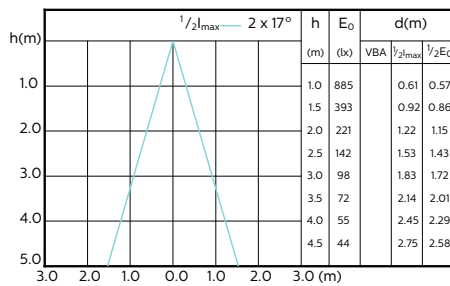

MASTER LEDspot ExpertColor MV

Beam Diagrams

**MASTER LEDspot ExpertColor MV 50W GU10
927 25D**

**MASTER LEDspot ExpertColor MV 50W GU10
930 25D**

**MASTER LEDspot ExpertColor MV 50W GU10
940 25D**

**MASTER LEDspot ExpertColor MV 50W GU10
927 36D**