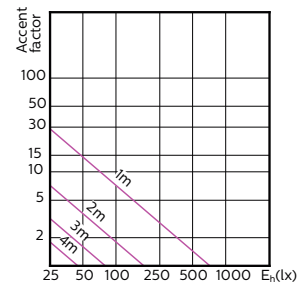

**MASTER LEDspot ExpertColor MV 35W GU10
940 36D**

**MASTER LEDspot ExpertColor MV 50W GU10
927 25D**