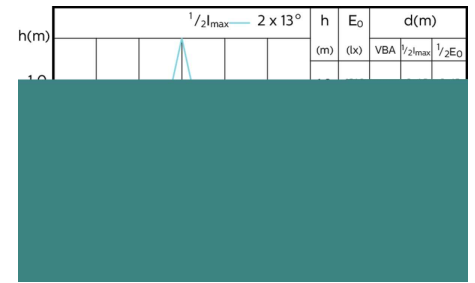

MASTER LEDspot ExpertColor MV

Beam Diagrams

**MASTER LEDspot ExpertColor MV 50W GU10
927 25D**

**MASTER LEDspot ExpertColor MV 50W GU10
930 25D**

**MASTER LEDspot ExpertColor MV 50W GU10
940 25D**

**MASTER LEDspot ExpertColor MV 50W GU10
927 36D**