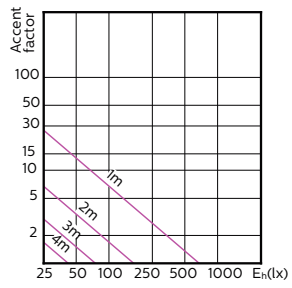

**MASTER LEDspot ExpertColor MV 35W GU10
930 36D**