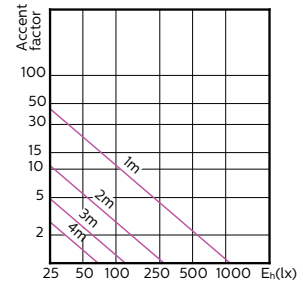

**MASTER LEDspot ExpertColor MV 35W GU10
940 25D**