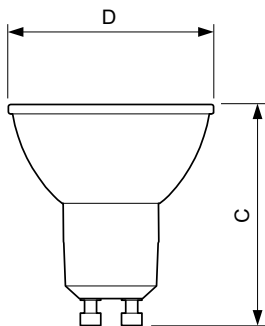

Versions

GU10 PAR 2 pin

Cote

Product	D	C
MASTER LED ExpertColor 3.9-35W GU10 927 25D	50 mm	54 mm
MASTER LED ExpertColor 3.9-35W GU10 930 25D	50 mm	54 mm
MASTER LED ExpertColor 3.9-35W GU10 940 25D	50 mm	54 mm
MASTER LED ExpertColor 3.9-35W GU10 927 36D	50 mm	54 mm
MASTER LED ExpertColor 3.9-35W GU10 930 36D	50 mm	54 mm
MASTER LED ExpertColor 3.9-35W GU10 940 36D	50 mm	54 mm
MASTER LED ExpertColor 5.5-50W GU10 927 25D	50 mm	54 mm
MASTER LED ExpertColor 5.5-50W GU10 930 25D	50 mm	54 mm
MASTER LED ExpertColor 5.5-50W GU10 927 36D	50 mm	54 mm
MASTER LED ExpertColor 5.5-50W GU10 940 25D	50 mm	54 mm
MASTER LED ExpertColor 5.5-50W GU10 930 36D	50 mm	54 mm
MASTER LED ExpertColor 5.5-50W GU10 940 36D	50 mm	54 mm