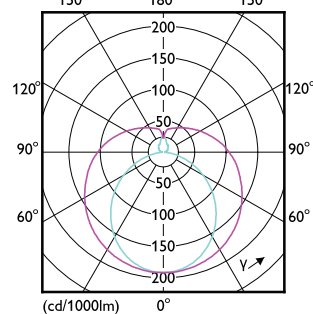

Order Code	Full Product Name	Consum de energie kWh/1000 h
74951400	Master LEDtube HF 1200mm HO 26W 830 T5 OE	26 kWh
74953800	Master LEDtube HF 1200mm HO 26W 840 T5 OE	26 kWh
74955200	Master LEDtube HF 1200mm HO 26W 865 T5 OE	26 kWh
74957600	Master LEDtube HF 1500mm HO 26W 830 T5 OE	26 kWh
74959000	Master LEDtube HF 1500mm HO 26W 840 T5 OE	26 kWh
74961300	Master LEDtube HF 1500mm HO 26W 865 T5 OE	26 kWh
41905600	Master LEDtube HF 1500mm UO 36W 830 T5	36 kWh
41907000	Master LEDtube HF 1500mm UO 36W 840 T5	36 kWh
41909400	Master LEDtube HF 1500mm UO 36W 865 T5	36 kWh
74323200	Master LEDtube HF 600mm HE 8W 830 T5	8 kWh
74325600	Master LEDtube HF 600mm HE 8W 840 T5	8 kWh
74327000	Master LEDtube HF 600mm HE 8W 865 T5	8 kWh
74329400	Master LEDtube HF 1200mm HE 16.5W 830 T5	17 kWh
74331700	Master LEDtube HF 1200mm HE 16.5W 840 T5	17 kWh
74333100	Master LEDtube HF 1200mm HE 16.5W 865 T5	17 kWh
74335500	Master LEDtube HF 1500mm HE 20W 830 T5	20 kWh
74337900	Master LEDtube HF 1500mm HE 20W 840 T5	20 kWh
74339300	Master LEDtube HF 1500mm HE 20W 865 T5	20 kWh
16307200	Master LEDtube HF 600mm HO 10.5W 830 T5	11 kWh
16309600	Master LEDtube HF 600mm HO 10.5W 840 T5	11 kWh
16311900	Master LEDtube HF 600mm HO 10.5W 865 T5	11 kWh
16313300	Master LEDtube HF 900mm HO 18.5W 830 T5	19 kWh
16315700	Master LEDtube HF 900mm HO 18.5W 840 T5	19 kWh
16317100	Master LEDtube HF 900mm HO 18.5W 865 T5	19 kWh
16319500	Master LEDtube HF 900mm HE 11.5W 830 T5	12 kWh
16321800	Master LEDtube HF 900mm HE 11.5W 840 T5	12 kWh
16323200	Master LEDtube HF 900mm HE 11.5W 865 T5	12 kWh