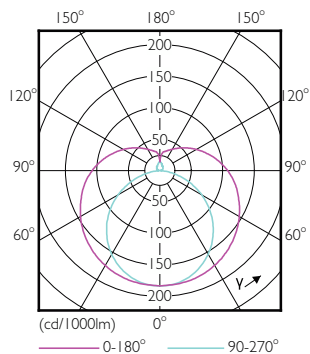

Order Code	Full Product Name	Consum de energie kWh/1000 h
74951400	Master LEDtube HF 1200mm HO 26W 830 T5 OE	26 kWh
74953800	Master LEDtube HF 1200mm HO 26W 840 T5 OE	26 kWh
74955200	Master LEDtube HF 1200mm HO 26W 865 T5 OE	26 kWh
74957600	Master LEDtube HF 1500mm HO 26W 830 T5 OE	26 kWh
74959000	Master LEDtube HF 1500mm HO 26W 840 T5 OE	26 kWh
74961300	Master LEDtube HF 1500mm HO 26W 865 T5 OE	26 kWh
41905600	Master LEDtube HF 1500mm UO 36W 830 T5	36 kWh
41907000	Master LEDtube HF 1500mm UO 36W 840 T5	36 kWh
41909400	Master LEDtube HF 1500mm UO 36W 865 T5	36 kWh
74323200	Master LEDtube HF 600mm HE 8W 830 T5	8 kWh
74325600	Master LEDtube HF 600mm HE 8W 840 T5	8 kWh
74327000	Master LEDtube HF 600mm HE 8W 865 T5	8 kWh
74329400	Master LEDtube HF 1200mm HE 16.5W 830 T5	17 kWh
74331700	Master LEDtube HF 1200mm HE 16.5W 840 T5	17 kWh
74333100	Master LEDtube HF 1200mm HE 16.5W 865 T5	17 kWh
74335500	Master LEDtube HF 1500mm HE 20W 830 T5	20 kWh
74337900	Master LEDtube HF 1500mm HE 20W 840 T5	20 kWh
74339300	Master LEDtube HF 1500mm HE 20W 865 T5	20 kWh
16307200	Master LEDtube HF 600mm HO 10.5W 830 T5	11 kWh
16309600	Master LEDtube HF 600mm HO 10.5W 840 T5	11 kWh
16311900	Master LEDtube HF 600mm HO 10.5W 865 T5	11 kWh
16313300	Master LEDtube HF 900mm HO 18.5W 830 T5	19 kWh
16315700	Master LEDtube HF 900mm HO 18.5W 840 T5	19 kWh
16317100	Master LEDtube HF 900mm HO 18.5W 865 T5	19 kWh
16319500	Master LEDtube HF 900mm HE 11.5W 830 T5	12 kWh
16321800	Master LEDtube HF 900mm HE 11.5W 840 T5	12 kWh
16323200	Master LEDtube HF 900mm HE 11.5W 865 T5	12 kWh