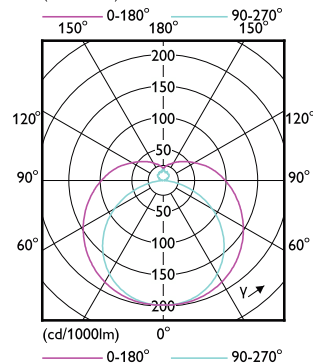

Order Code	Full Product Name	Consum de energie kWh/1000 h
74951400	Master LEDtube HF 1200mm HO 26W 830 T5 OE	26 kWh
74953800	Master LEDtube HF 1200mm HO 26W 840 T5 OE	26 kWh
74955200	Master LEDtube HF 1200mm HO 26W 865 T5 OE	26 kWh
74957600	Master LEDtube HF 1500mm HO 26W 830 T5 OE	26 kWh
74959000	Master LEDtube HF 1500mm HO 26W 840 T5 OE	26 kWh
74961300	Master LEDtube HF 1500mm HO 26W 865 T5 OE	26 kWh
41905600	Master LEDtube HF 1500mm UO 36W 830 T5	36 kWh
41907000	Master LEDtube HF 1500mm UO 36W 840 T5	36 kWh
41909400	Master LEDtube HF 1500mm UO 36W 865 T5	36 kWh
74323200	Master LEDtube HF 600mm HE 8W 830 T5	8 kWh
74325600	Master LEDtube HF 600mm HE 8W 840 T5	8 kWh
74327000	Master LEDtube HF 600mm HE 8W 865 T5	8 kWh
74329400	Master LEDtube HF 1200mm HE 16.5W 830 T5	17 kWh
74331700	Master LEDtube HF 1200mm HE 16.5W 840 T5	17 kWh
74333100	Master LEDtube HF 1200mm HE 16.5W 865 T5	17 kWh
74335500	Master LEDtube HF 1500mm HE 20W 830 T5	20 kWh
74337900	Master LEDtube HF 1500mm HE 20W 840 T5	20 kWh
74339300	Master LEDtube HF 1500mm HE 20W 865 T5	20 kWh
16307200	Master LEDtube HF 600mm HO 10.5W 830 T5	11 kWh
16309600	Master LEDtube HF 600mm HO 10.5W 840 T5	11 kWh
16311900	Master LEDtube HF 600mm HO 10.5W 865 T5	11 kWh
16313300	Master LEDtube HF 900mm HO 18.5W 830 T5	19 kWh
16315700	Master LEDtube HF 900mm HO 18.5W 840 T5	19 kWh
16317100	Master LEDtube HF 900mm HO 18.5W 865 T5	19 kWh
16319500	Master LEDtube HF 900mm HE 11.5W 830 T5	12 kWh
16321800	Master LEDtube HF 900mm HE 11.5W 840 T5	12 kWh
16323200	Master LEDtube HF 900mm HE 11.5W 865 T5	12 kWh