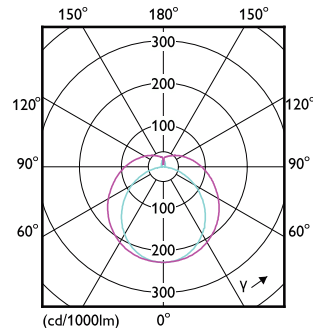

Order Code	Full Product Name	Consum de energie kWh/1000 h
74951400	Master LEDtube HF 1200mm HO 26W 830 T5 OE	26 kWh
74953800	Master LEDtube HF 1200mm HO 26W 840 T5 OE	26 kWh
74955200	Master LEDtube HF 1200mm HO 26W 865 T5 OE	26 kWh
74957600	Master LEDtube HF 1500mm HO 26W 830 T5 OE	26 kWh
74959000	Master LEDtube HF 1500mm HO 26W 840 T5 OE	26 kWh
74961300	Master LEDtube HF 1500mm HO 26W 865 T5 OE	26 kWh
41905600	Master LEDtube HF 1500mm UO 36W 830 T5	36 kWh
41907000	Master LEDtube HF 1500mm UO 36W 840 T5	36 kWh
41909400	Master LEDtube HF 1500mm UO 36W 865 T5	36 kWh
74323200	Master LEDtube HF 600mm HE 8W 830 T5	8 kWh
74325600	Master LEDtube HF 600mm HE 8W 840 T5	8 kWh
74327000	Master LEDtube HF 600mm HE 8W 865 T5	8 kWh
74329400	Master LEDtube HF 1200mm HE 16.5W 830 T5	17 kWh
74331700	Master LEDtube HF 1200mm HE 16.5W 840 T5	17 kWh
74333100	Master LEDtube HF 1200mm HE 16.5W 865 T5	17 kWh
74335500	Master LEDtube HF 1500mm HE 20W 830 T5	20 kWh
74337900	Master LEDtube HF 1500mm HE 20W 840 T5	20 kWh
74339300	Master LEDtube HF 1500mm HE 20W 865 T5	20 kWh
16307200	Master LEDtube HF 600mm HO 10.5W 830 T5	11 kWh
16309600	Master LEDtube HF 600mm HO 10.5W 840 T5	11 kWh
16311900	Master LEDtube HF 600mm HO 10.5W 865 T5	11 kWh
16313300	Master LEDtube HF 900mm HO 18.5W 830 T5	19 kWh
16315700	Master LEDtube HF 900mm HO 18.5W 840 T5	19 kWh
16317100	Master LEDtube HF 900mm HO 18.5W 865 T5	19 kWh
16319500	Master LEDtube HF 900mm HE 11.5W 830 T5	12 kWh
16321800	Master LEDtube HF 900mm HE 11.5W 840 T5	12 kWh
16323200	Master LEDtube HF 900mm HE 11.5W 865 T5	12 kWh