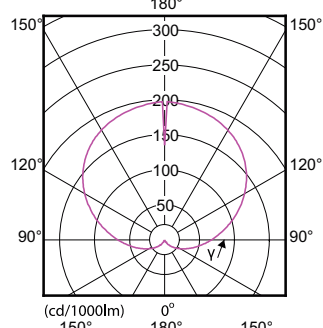

CorePro LEDbulb

Order Code	Full Product Name	Maximum T-case (nom.)
49752400	CorePro LEDbulb ND 10.5-75W A60 E27 830	80 °C
49758600	CorePro LEDbulb ND 10-75W A60 E27 865	80 °C
57757800	CorePro LEDbulb ND 5.5-40W A60 E27 827	75 °C
57755400	CorePro LEDbulb ND 8-60W A60 E27 827	85 °C
70033100	CorePro LEDbulbND 8-60W A60E27 827 3CT/8	85 °C
57779000	CorePro LEDbulb ND 5-40W A60 E27 840	75 °C
57776600	CorePro LEDbulb ND 7.5-60W A60 E27 840	85 °C
57993000	CorePro LEDbulb ND 5-40W A60 E27 830	75 °C
57787500	CorePro LED bulb ND 5-40W A60 E27 865	75 °C
57771400	CorePro LEDbulb ND 7.5-60W A60 E27 830	85 °C
57785100	CorePro LED bulb ND 7.5-60W A60 E27 865	85 °C
49076100	CorePro LEDbulb ND 11-75W A60 E27 827	80 °C
49074700	CorePro LEDbulb ND 13-100W A60 E27 827	85 °C
51032200	CorePro LEDbulb ND 10-75W A60 E27 840	80 °C
57767700	CorePro LEDbulb ND 13-100W A60 E27 830	85 °C
51030800	CorePro LEDbulb ND 12.5-100W A60 E27 840	85 °C
57781300	CorePro LEDbulb ND 12.5-100W A60 E27 865	85 °C
81451200	CorePro LED Stick ND 9.5-68W T38 E27 830	85 °C
81453600	CorePro LED Stick ND 9.5-75W T38 E27 840	85 °C
66062800	CorePro LEDbulb D 5-40W A60 E27 927	70 °C
66064200	CorePro LEDbulb D 8.5-60W A60 E27 927	85 °C
66066600	CorePro LEDbulb D 10.5-75W A60 E27 927	90 °C