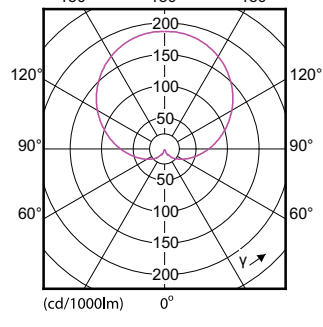

CorePro LEDbulb

Order Code	Full Product Name	Maximum T-case (nom.)
49752400	CorePro LEDbulb ND 10.5-75W A60 E27 830	80 °C
49758600	CorePro LEDbulb ND 10-75W A60 E27 865	80 °C
57757800	CorePro LEDbulb ND 5.5-40W A60 E27 827	75 °C
57755400	CorePro LEDbulb ND 8-60W A60 E27 827	85 °C
70033100	CorePro LEDbulbND 8-60W A60E27 827 3CT/8	85 °C
57779000	CorePro LEDbulb ND 5-40W A60 E27 840	75 °C
57776600	CorePro LEDbulb ND 7.5-60W A60 E27 840	85 °C
57993000	CorePro LEDbulb ND 5-40W A60 E27 830	75 °C
57787500	CorePro LED bulb ND 5-40W A60 E27 865	75 °C
57771400	CorePro LEDbulb ND 7.5-60W A60 E27 830	85 °C
57785100	CorePro LED bulb ND 7.5-60W A60 E27 865	85 °C
49076100	CorePro LEDbulb ND 11-75W A60 E27 827	80 °C
49074700	CorePro LEDbulb ND 13-100W A60 E27 827	85 °C
51032200	CorePro LEDbulb ND 10-75W A60 E27 840	80 °C
57767700	CorePro LEDbulb ND 13-100W A60 E27 830	85 °C
51030800	CorePro LEDbulb ND 12.5-100W A60 E27 840	85 °C
57781300	CorePro LEDbulb ND 12.5-100W A60 E27 865	85 °C
81451200	CorePro LED Stick ND 9.5-68W T38 E27 830	85 °C
81453600	CorePro LED Stick ND 9.5-75W T38 E27 840	85 °C
66062800	CorePro LEDbulb D 5-40W A60 E27 927	70 °C
66064200	CorePro LEDbulb D 8.5-60W A60 E27 927	85 °C
66066600	CorePro LEDbulb D 10.5-75W A60 E27 927	90 °C