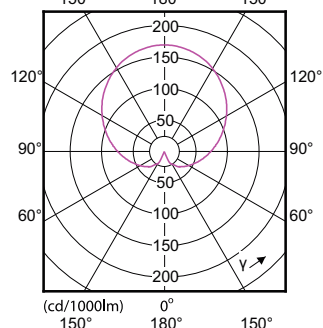

CorePro LEDbulb

Order Code	Full Product Name	Maximum T-case (nom.)
49752400	CorePro LEDbulb ND 10.5-75W A60 E27 830	80 °C
49758600	CorePro LEDbulb ND 10-75W A60 E27 865	80 °C
57757800	CorePro LEDbulb ND 5.5-40W A60 E27 827	75 °C
57755400	CorePro LEDbulb ND 8-60W A60 E27 827	85 °C
70033100	CorePro LEDbulbND 8-60W A60E27 827 3CT/8	85 °C
57779000	CorePro LEDbulb ND 5-40W A60 E27 840	75 °C
57776600	CorePro LEDbulb ND 7.5-60W A60 E27 840	85 °C
57993000	CorePro LEDbulb ND 5-40W A60 E27 830	75 °C
57787500	CorePro LED bulb ND 5-40W A60 E27 865	75 °C
57771400	CorePro LEDbulb ND 7.5-60W A60 E27 830	85 °C
57785100	CorePro LED bulb ND 7.5-60W A60 E27 865	85 °C
49076100	CorePro LEDbulb ND 11-75W A60 E27 827	80 °C
49074700	CorePro LEDbulb ND 13-100W A60 E27 827	85 °C
51032200	CorePro LEDbulb ND 10-75W A60 E27 840	80 °C
57767700	CorePro LEDbulb ND 13-100W A60 E27 830	85 °C
51030800	CorePro LEDbulb ND 12.5-100W A60 E27 840	85 °C
57781300	CorePro LEDbulb ND 12.5-100W A60 E27 865	85 °C
81451200	CorePro LED Stick ND 9.5-68W T38 E27 830	85 °C
81453600	CorePro LED Stick ND 9.5-75W T38 E27 840	85 °C
66062800	CorePro LEDbulb D 5-40W A60 E27 927	70 °C
66064200	CorePro LEDbulb D 8.5-60W A60 E27 927	85 °C
66066600	CorePro LEDbulb D 10.5-75W A60 E27 927	90 °C