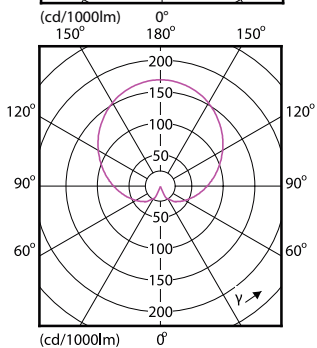

CorePro LEDbulb

Order Code	Full Product Name	Maximum T-case (nom.)
49752400	CorePro LEDbulb ND 10.5-75W A60 E27 830	80 °C
49758600	CorePro LEDbulb ND 10-75W A60 E27 865	80 °C
57757800	CorePro LEDbulb ND 5.5-40W A60 E27 827	75 °C
57755400	CorePro LEDbulb ND 8-60W A60 E27 827	85 °C
70033100	CorePro LEDbulbND 8-60W A60E27 827 3CT/8	85 °C
57779000	CorePro LEDbulb ND 5-40W A60 E27 840	75 °C
57776600	CorePro LEDbulb ND 7.5-60W A60 E27 840	85 °C
57993000	CorePro LEDbulb ND 5-40W A60 E27 830	75 °C
57787500	CorePro LED bulb ND 5-40W A60 E27 865	75 °C
57771400	CorePro LEDbulb ND 7.5-60W A60 E27 830	85 °C
57785100	CorePro LED bulb ND 7.5-60W A60 E27 865	85 °C
49076100	CorePro LEDbulb ND 11-75W A60 E27 827	80 °C
49074700	CorePro LEDbulb ND 13-100W A60 E27 827	85 °C
51032200	CorePro LEDbulb ND 10-75W A60 E27 840	80 °C
57767700	CorePro LEDbulb ND 13-100W A60 E27 830	85 °C
51030800	CorePro LEDbulb ND 12.5-100W A60 E27 840	85 °C
57781300	CorePro LEDbulb ND 12.5-100W A60 E27 865	85 °C
81451200	CorePro LED Stick ND 9.5-68W T38 E27 830	85 °C
81453600	CorePro LED Stick ND 9.5-75W T38 E27 840	85 °C
66062800	CorePro LEDbulb D 5-40W A60 E27 927	70 °C
66064200	CorePro LEDbulb D 8.5-60W A60 E27 927	85 °C
66066600	CorePro LEDbulb D 10.5-75W A60 E27 927	90 °C