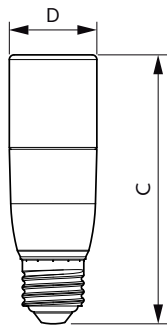

CorePro LEDbulb

Cote

Product	D	C
CorePro LEDbulb ND 7.5-60W A60 E27 840	60 mm	110 mm
CorePro LEDbulb ND 8-60W A60 E27 827	60 mm	110 mm
CorePro LEDbulb ND 5.5-40W A60 E27 827	60 mm	110 mm
CorePro LEDbulb ND 5-40W A60 E27 840	60 mm	110 mm
CorePro LEDbulb ND 5-40W A60 E27 830	60 mm	110 mm
CorePro LED bulb ND 7.5-60W A60 E27 865	60 mm	110 mm
CorePro LED bulb ND 5-40W A60 E27 865	60 mm	110 mm
CorePro LEDbulb ND 7.5-60W A60 E27 830	60 mm	110 mm
CorePro LEDbulbND 8-60W A60E27 827 3CT/8	60 mm	110 mm
CorePro LEDbulb D 5-40W A60 E27 927	60 mm	110 mm

Product	D	C
CorePro LEDbulb ND 12.5-100W A60 E27 840	60 mm	110 mm
CorePro LEDbulb ND 12.5-100W A60 E27 865	60 mm	110 mm

Product	D	C
CorePro LED Stick ND 9.5-75W T38 E27 840	37,2 mm	114,3 mm
CorePro LED Stick ND 9.5-68W T38 E27 830	37,2 mm	114,3 mm

Product	D	C
CorePro LEDbulb D 8.5-60W A60 E27 927	60 mm	110 mm