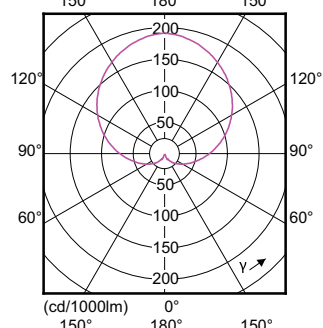

CorePro LEDbulb

Order Code	Full Product Name	Maximum T-case (nom.)
49752400	CorePro LEDbulb ND 10.5-75W A60 E27 830	80 °C
49758600	CorePro LEDbulb ND 10-75W A60 E27 865	80 °C
57757800	CorePro LEDbulb ND 5.5-40W A60 E27 827	75 °C
57755400	CorePro LEDbulb ND 8-60W A60 E27 827	85 °C
70033100	CorePro LEDbulbND 8-60W A60E27 827 3CT/8	85 °C
57779000	CorePro LEDbulb ND 5-40W A60 E27 840	75 °C
57776600	CorePro LEDbulb ND 7.5-60W A60 E27 840	85 °C
57993000	CorePro LEDbulb ND 5-40W A60 E27 830	75 °C
57787500	CorePro LED bulb ND 5-40W A60 E27 865	75 °C
57771400	CorePro LEDbulb ND 7.5-60W A60 E27 830	85 °C
57785100	CorePro LED bulb ND 7.5-60W A60 E27 865	85 °C
49076100	CorePro LEDbulb ND 11-75W A60 E27 827	80 °C
49074700	CorePro LEDbulb ND 13-100W A60 E27 827	85 °C
51032200	CorePro LEDbulb ND 10-75W A60 E27 840	80 °C
57767700	CorePro LEDbulb ND 13-100W A60 E27 830	85 °C
51030800	CorePro LEDbulb ND 12.5-100W A60 E27 840	85 °C
57781300	CorePro LEDbulb ND 12.5-100W A60 E27 865	85 °C
81451200	CorePro LED Stick ND 9.5-68W T38 E27 830	85 °C
81453600	CorePro LED Stick ND 9.5-75W T38 E27 840	85 °C
66062800	CorePro LEDbulb D 5-40W A60 E27 927	70 °C
66064200	CorePro LEDbulb D 8.5-60W A60 E27 927	85 °C
66066600	CorePro LEDbulb D 10.5-75W A60 E27 927	90 °C