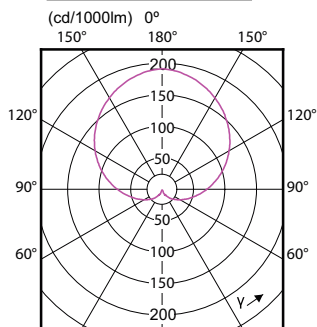

CorePro LEDbulb

Order Code	Full Product Name	Maximum T-case (nom.)
49752400	CorePro LEDbulb ND 10.5-75W A60 E27 830	80 °C
49758600	CorePro LEDbulb ND 10-75W A60 E27 865	80 °C
57757800	CorePro LEDbulb ND 5.5-40W A60 E27 827	75 °C
57755400	CorePro LEDbulb ND 8-60W A60 E27 827	85 °C
70033100	CorePro LEDbulbND 8-60W A60E27 827 3CT/8	85 °C
57779000	CorePro LEDbulb ND 5-40W A60 E27 840	75 °C
57776600	CorePro LEDbulb ND 7.5-60W A60 E27 840	85 °C
57993000	CorePro LEDbulb ND 5-40W A60 E27 830	75 °C
57787500	CorePro LED bulb ND 5-40W A60 E27 865	75 °C
57771400	CorePro LEDbulb ND 7.5-60W A60 E27 830	85 °C
57785100	CorePro LED bulb ND 7.5-60W A60 E27 865	85 °C
49076100	CorePro LEDbulb ND 11-75W A60 E27 827	80 °C
49074700	CorePro LEDbulb ND 13-100W A60 E27 827	85 °C
51032200	CorePro LEDbulb ND 10-75W A60 E27 840	80 °C
57767700	CorePro LEDbulb ND 13-100W A60 E27 830	85 °C
51030800	CorePro LEDbulb ND 12.5-100W A60 E27 840	85 °C
57781300	CorePro LEDbulb ND 12.5-100W A60 E27 865	85 °C
81451200	CorePro LED Stick ND 9.5-68W T38 E27 830	85 °C
81453600	CorePro LED Stick ND 9.5-75W T38 E27 840	85 °C
66062800	CorePro LEDbulb D 5-40W A60 E27 927	70 °C
66064200	CorePro LEDbulb D 8.5-60W A60 E27 927	85 °C
66066600	CorePro LEDbulb D 10.5-75W A60 E27 927	90 °C