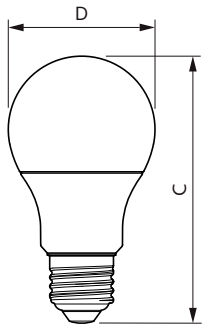

CorePro LEDbulb

Cote

Product	D	C
CorePro LEDbulb ND 7.5-60W A60 E27 840	60 mm	110 mm
CorePro LEDbulb ND 8-60W A60 E27 827	60 mm	110 mm
CorePro LEDbulb ND 5.5-40W A60 E27 827	60 mm	110 mm
CorePro LEDbulb ND 5-40W A60 E27 840	60 mm	110 mm
CorePro LEDbulb ND 5-40W A60 E27 830	60 mm	110 mm
CorePro LED bulb ND 7.5-60W A60 E27 865	60 mm	110 mm
CorePro LED bulb ND 5-40W A60 E27 865	60 mm	110 mm
CorePro LEDbulb ND 7.5-60W A60 E27 830	60 mm	110 mm
CorePro LEDbulbND 8-60W A60E27 827 3CT/8	60 mm	110 mm
CorePro LEDbulb D 5-40W A60 E27 927	60 mm	110 mm

Product	D	C
CorePro LEDbulb ND 12.5-100W A60 E27 840	60 mm	110 mm
CorePro LEDbulb ND 12.5-100W A60 E27 865	60 mm	110 mm

Product	D	C
CorePro LED Stick ND 9.5-75W T38 E27 840	37,2 mm	114,3 mm
CorePro LED Stick ND 9.5-68W T38 E27 830	37,2 mm	114,3 mm

Product	D	C
CorePro LEDbulb D 8.5-60W A60 E27 927	60 mm	110 mm