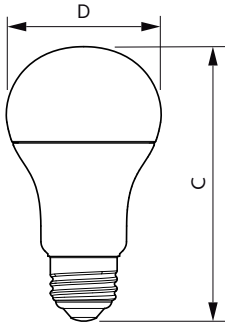

CorePro LEDbulb

Cote

Product	D	C
CorePro LEDbulb D 10.5-75W A60 E27 927	60 mm	110 mm

Operating and Electrical

Freven ă de intrare	De la 50 până la 60 Hz
Tensiune (nom.)	220-240 V
Timp de pornire (nom.)	0,5 s

General Information

Baza elementului de fixare	E27
Durată de via ă nominală (nom.)	15000 h
Ciclu de comutare	50000X

Light Technical

Factorul de men inere a fluxului luminos al lămpii la sfârșitul duratei de via ă nominale (nom.)	70 %

Mechanical and Housing

Finisaj bec	Mat

Approval and Application

Order Code	Full Product Name	Consum de energie kWh/1000 h
49752400	CorePro LEDbulb ND 10.5-75W A60 E27 830	11 kWh
49758600	CorePro LEDbulb ND 10-75W A60 E27 865	10 kWh
57757800	CorePro LEDbulb ND 5.5-40W A60 E27 827	6 kWh
57755400	CorePro LEDbulb ND 8-60W A60 E27 827	8 kWh
70033100	CorePro LEDbulbND 8-60W A60E27 827 3CT/8	8 kWh
57779000	CorePro LEDbulb ND 5-40W A60 E27 840	5 kWh
57776000	CorePro LEDbulb ND 7.5-60W A60 E27 840	8 kWh
57993000	CorePro LEDbulb ND 5-40W A60 E27 830	5 kWh
57787500	CorePro LED bulb ND 5-40W A60 E27 865	5 kWh
57771400	CorePro LEDbulb ND 7.5-60W A60 E27 830	8 kWh
57785100	CorePro LED bulb ND 7.5-60W A60 E27 865	8 kWh
49076100	CorePro LEDbulb ND 11-75W A60 E27 827	11 kWh
49074700	CorePro LEDbulb ND 13-100W A60 E27 827	13 kWh
51032200	CorePro LEDbulb ND 10-75W A60 E27 840	10 kWh
57767700	CorePro LEDbulb ND 13-100W A60 E27 830	13 kWh
51030800	CorePro LEDbulb ND 12.5-100W A60 E27 840	13 kWh
57781300	CorePro LEDbulb ND 12.5-100W A60 E27 865	13 kWh
81451200	CorePro LED Stick ND 9.5-68W T38 E27 830	10 kWh
81453600	CorePro LED Stick ND 9.5-75W T38 E27 840	10 kWh
66062800	CorePro LEDbulb D 5-40W A60 E27 927	5 kWh
66064200	CorePro LEDbulb D 8.5-60W A60 E27 927	9 kWh
66066600	CorePro LEDbulb D 10.5-75W A60 E27 927	11 kWh

Controls and Dimming

Order Code	Full Product Name	Cu reglarea intensită ii luminoase
49752400	CorePro LEDbulb ND 10.5-75W A60 E27 830	Nu
49758600	CorePro LEDbulb ND 10-75W A60 E27 865	Nu
57757800	CorePro LEDbulb ND 5.5-40W A60 E27 827	Nu
57755400	CorePro LEDbulb ND 8-60W A60 E27 827	Nu
70033100	CorePro LEDbulbND 8-60W A60E27 827 3CT/8	Nu
57779000	CorePro LEDbulb ND 5-40W A60 E27 840	Nu
57776000	CorePro LEDbulb ND 7.5-60W A60 E27 840	Nu
57993000	CorePro LEDbulb ND 5-40W A60 E27 830	Nu
57787500	CorePro LED bulb ND 5-40W A60 E27 865	Nu

Order Code	Full Product Name	Cu reglarea intensită ii luminoase
57771400	CorePro LEDbulb ND 7.5-60W A60 E27 830	Nu
57785100	CorePro LED bulb ND 7.5-60W A60 E27 865	Nu
49076100	CorePro LEDbulb ND 11-75W A60 E27 827	Nu
49074700	CorePro LEDbulb ND 13-100W A60 E27 827	Nu
51032200	CorePro LEDbulb ND 10-75W A60 E27 840	Nu
57767700	CorePro LEDbulb ND 13-100W A60 E27 830	Nu
51030800	CorePro LEDbulb ND 12.5-100W A60 E27 840	Nu
57781300	CorePro LEDbulb ND 12.5-100W A60 E27 865	Nu
81451200	CorePro LED Stick ND 9.5-68W T38 E27 830	Nu