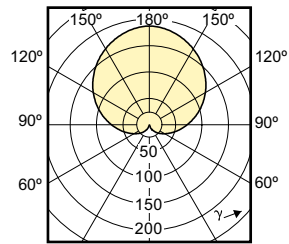

CorePro LEDbulb

Order Code	Full Product Name	Maximum T-case (nom.)
49752400	CorePro LEDbulb ND 10.5-75W A60 E27 830	80 °C
49758600	CorePro LEDbulb ND 10-75W A60 E27 865	80 °C
57757800	CorePro LEDbulb ND 5.5-40W A60 E27 827	75 °C
57755400	CorePro LEDbulb ND 8-60W A60 E27 827	85 °C
70033100	CorePro LEDbulbND 8-60W A60E27 827 3CT/8	85 °C
57779000	CorePro LEDbulb ND 5-40W A60 E27 840	75 °C
57776600	CorePro LEDbulb ND 7.5-60W A60 E27 840	85 °C
57993000	CorePro LEDbulb ND 5-40W A60 E27 830	75 °C
57787500	CorePro LED bulb ND 5-40W A60 E27 865	75 °C
57771400	CorePro LEDbulb ND 7.5-60W A60 E27 830	85 °C
57785100	CorePro LED bulb ND 7.5-60W A60 E27 865	85 °C
49076100	CorePro LEDbulb ND 11-75W A60 E27 827	80 °C
49074700	CorePro LEDbulb ND 13-100W A60 E27 827	85 °C
51032200	CorePro LEDbulb ND 10-75W A60 E27 840	80 °C
57767700	CorePro LEDbulb ND 13-100W A60 E27 830	85 °C
51030800	CorePro LEDbulb ND 12.5-100W A60 E27 840	85 °C
57781300	CorePro LEDbulb ND 12.5-100W A60 E27 865	85 °C
81451200	CorePro LED Stick ND 9.5-68W T38 E27 830	85 °C
81453600	CorePro LED Stick ND 9.5-75W T38 E27 840	85 °C
66062800	CorePro LEDbulb D 5-40W A60 E27 927	70 °C
66064200	CorePro LEDbulb D 8.5-60W A60 E27 927	85 °C
66066600	CorePro LEDbulb D 10.5-75W A60 E27 927	90 °C