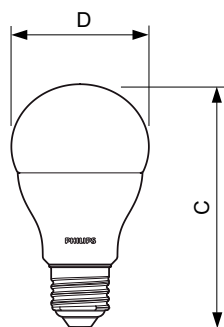

Product	D	C
CorePro LEDbulb ND 10.5-75W A60 E27 830	60 mm	110 mm
CorePro LEDbulb ND 10-75W A60 E27 840	60 mm	110 mm
CorePro LEDbulb ND 11-75W A60 E27 827	60 mm	110 mm
CorePro LEDbulb ND 10-75W A60 E27 865	60 mm	110 mm
CorePro LEDbulb ND 13-100W A60 E27 827	60 mm	110 mm
CorePro LEDbulb ND 13-100W A60 E27 830	60 mm	110 mm