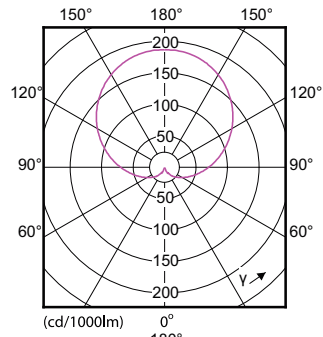

CorePro LEDbulb

Order Code	Full Product Name	Maximum T-case (nom.)
49752400	CorePro LEDbulb ND 10.5-75W A60 E27 830	80 °C
49758600	CorePro LEDbulb ND 10-75W A60 E27 865	80 °C
57757800	CorePro LEDbulb ND 5.5-40W A60 E27 827	75 °C
57755400	CorePro LEDbulb ND 8-60W A60 E27 827	85 °C
70033100	CorePro LEDbulbND 8-60W A60E27 827 3CT/8	85 °C
57779000	CorePro LEDbulb ND 5-40W A60 E27 840	75 °C
57776600	CorePro LEDbulb ND 7.5-60W A60 E27 840	85 °C
57993000	CorePro LEDbulb ND 5-40W A60 E27 830	75 °C
57787500	CorePro LED bulb ND 5-40W A60 E27 865	75 °C
57771400	CorePro LEDbulb ND 7.5-60W A60 E27 830	85 °C
57785100	CorePro LED bulb ND 7.5-60W A60 E27 865	85 °C
49076100	CorePro LEDbulb ND 11-75W A60 E27 827	80 °C
49074700	CorePro LEDbulb ND 13-100W A60 E27 827	85 °C
51032200	CorePro LEDbulb ND 10-75W A60 E27 840	80 °C
57767700	CorePro LEDbulb ND 13-100W A60 E27 830	85 °C
51030800	CorePro LEDbulb ND 12.5-100W A60 E27 840	85 °C
57781300	CorePro LEDbulb ND 12.5-100W A60 E27 865	85 °C
81451200	CorePro LED Stick ND 9.5-68W T38 E27 830	85 °C
81453600	CorePro LED Stick ND 9.5-75W T38 E27 840	85 °C
66062800	CorePro LEDbulb D 5-40W A60 E27 927	70 °C
66064200	CorePro LEDbulb D 8.5-60W A60 E27 927	85 °C
66066600	CorePro LEDbulb D 10.5-75W A60 E27 927	90 °C