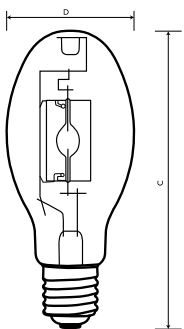

Versions

Cote

Product	D (max)	C (max)
MASTERColour MW eco MSTColour CDM-EP MW eco 230W/840 E40 CL	91 mm	215 mm

MASTERColour CDM MW Eco

Operating and Electrical

Timp de reaprindere (min.) (max.)	900 s
-----------------------------------	-------