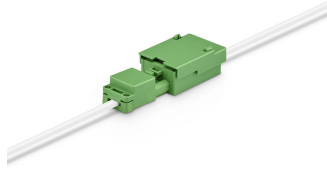

CoreLine Surface-mounted backside with PSD (Dali) driver and Wieland (W5) connector

CoreLine Recessed connector PSU (On/Off)

CoreLine Surface-mounted

Detalii produs

CoreLine Recessed connector PSU (On/Off)

CoreLine Surface-mounted Mounting clip

CoreLine Surface-mounted backside with PSD (Dali) driver and connector

CoreLine Surface-mounted edge

CoreLine Surface-mounted Backside PSD (dali) driver 20x120

CoreLine Surface-mounted Mounting bracket

CoreLine Recessed connector PSU (On/Off)

CoreLine Surface-mounted PSU (On/OFF) driver

CoreLine Surface-mounted

Detalii produs

CoreLine Surface-mounted
Backside PSU (On/Off) driver
20x150

Informații generale