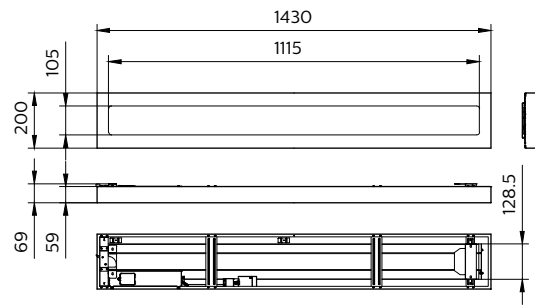

SM136V 31S_37S_43S_840 PSD
W20L120 NOC_SPP

SM136V 28S_34S_40S_830 PSD
W20L120 OC_SPP

CoreLine Surface-mounted

Cote

Detalii produs

CoreLine Recessed connector PSD (dali)

CoreLine Surface-mounted Mounting clip