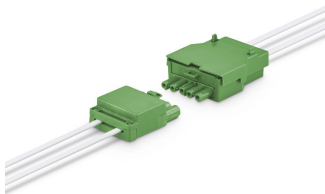

SM136V 31S_37S_43S_840 PSD
W20L120 NOC_SPP

SM136V 28S_34S_40S_830 PSD
W20L120 OC_SPP

CoreLine Surface-mounted

Cote

Detalii produs

CoreLine Recessed connector PSD (dali)

CoreLine Surface-mounted Mounting clip

CoreLine Surface-mounted backside with PSD (Dali) driver and Wieland (W5) connector

CoreLine Recessed connector PSU (On/Off)

CoreLine Surface-mounted

Detalii produs

CoreLine Recessed connector PSU (On/Off)