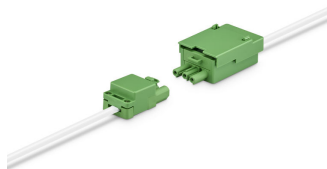

CoreLine Surface-mounted Mounting clip

CoreLine Surface-mounted backside with PSD (Dali) driver and connector

CoreLine Surface-mounted edge

CoreLine Surface-mounted Backside PSD (dali) driver 20x120

CoreLine Surface-mounted Mounting bracket

CoreLine Recessed connector PSU (On/Off)

CoreLine Surface-mounted PSU (On/OFF) driver

CoreLine Surface-mounted

Detalii produs

CoreLine Surface-mounted
Backside PSU (On/Off) driver
20x150

Informații generale