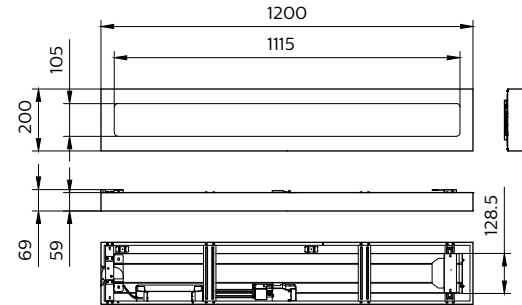

SM136V 31S_37S_43S_840 PSD
W20L120 NOC_SPP

SM136V 28S_34S_40S_830 PSD
W20L120 OC_SPP

CoreLine Surface-mounted

Cote

Detalii produs

CoreLine Recessed connector PSD (dali)

CoreLine Surface-mounted Mounting clip