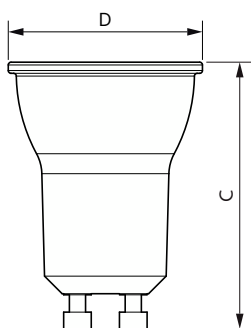

Classic LEDspotMV

Versions

LEDspot 25W GU10 MR11 827 36D ND

Cote

Product	D	C
MR11 GU10 3.5W-35W WW 36D 2700K SRT6	36 mm	50 mm

Classic LEDspotMV

Accent Diagrams

Accent Diagram - MR11 GU10 3.5W-35W WW
36D 2700K SRT6