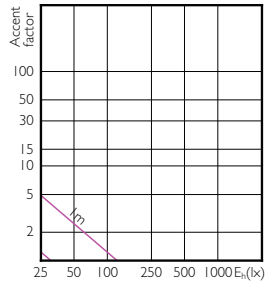

Classic LEDspotMV

Versions

LEDspot 25W GU10 MR11 827 36D ND

Cote

Product	D	C
MR11 GU10 3.5W-35W WW 36D 2700K SRT6	36 mm	50 mm

Classic LEDspotMV

Accent Diagrams

Accent Diagram - MR11 GU10 3.5W-35W WW
36D 2700K SRT6

Beam Diagrams

Beam diagram - MR11 GU10 3.5W-35W WW 36D
2700K SRT6