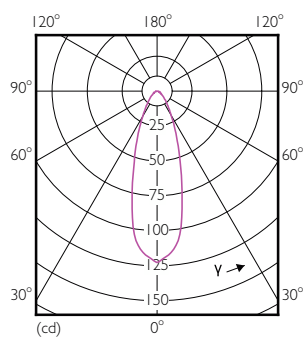

Classic LEDspotMV

Versions

LEDspot 25W GU10 MR11 827 36D ND

Cote

Product	D	C
MR11 GU10 3.5W-35W WW 36D 2700K SRT6	36 mm	50 mm

Classic LEDspotMV

Accent Diagrams

Accent Diagram - MR11 GU10 3.5W-35W WW
36D 2700K SRT6

Beam Diagrams

Beam diagram - MR11 GU10 3.5W-35W WW 36D
2700K SRT6