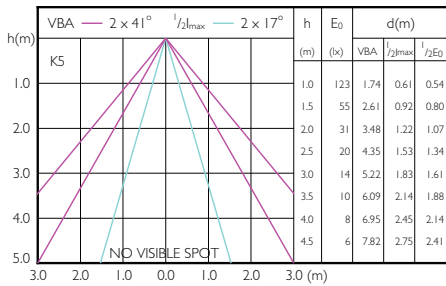

Beam Diagrams

Beam diagram - MR11 GU10 3.5W-35W WW 36D
2700K SRT6