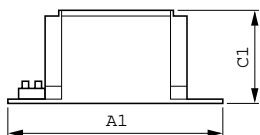

Cote

Product	D1	C1	A1	A2	B1
BSN 400 L33-A2-TS 230V 50Hz HD3-166	6,2 mm	84,0 mm	166,0 mm	147,5 mm	102,0 mm
BSN 70 L33-A2-TS 230V 50Hz HD1-118	6,2 mm	53,0 mm	118,0 mm	103,0 mm	65,0 mm

Product	A1	A2	B1	C1	D1
BSN 100 L33-A2-TS 230V 50Hz	123 mm	108 mm	65 mm	53 mm	6,2 mm
BSN 150 L33-A2-TS 230V 50Hz	126 mm	108 mm	81 mm	66 mm	6,2 mm
BSN 250 L33-A2-TS 230V 50Hz	151 mm	132 mm	81 mm	66 mm	6,2 mm