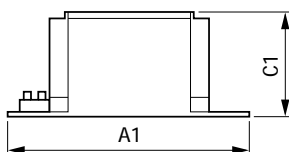

Cote

Product	D1	C1	A1	A2	B1
BSN 400 L33-A2-TS 230V 50Hz HD3-166	6,2 mm	84,0 mm	166,0 mm	147,5 mm	102,0 mm
BSN 70 L33-A2-TS 230V 50Hz HD1-118	6,2 mm	53,0 mm	118,0 mm	103,0 mm	65,0 mm

Product	A1	A2	B1	C1	D1
BSN 100 L33-A2-TS 230V 50Hz	123 mm	108 mm	65 mm	53 mm	6,2 mm
BSN 150 L33-A2-TS 230V 50Hz	126 mm	108 mm	81 mm	66 mm	6,2 mm
BSN 250 L33-A2-TS 230V 50Hz	151 mm	132 mm	81 mm	66 mm	6,2 mm