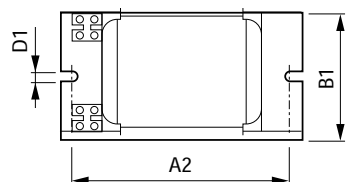

Cote

Product	D1	C1	A1	A2	B1
BSN 400 L33-A2-TS 230V 50Hz HD3-166	6,2 mm	84,0 mm	166,0 mm	147,5 mm	102,0 mm
BSN 70 L33-A2-TS 230V 50Hz HD1-118	6,2 mm	53,0 mm	118,0 mm	103,0 mm	65,0 mm

Product	A1	A2	B1	C1	D1
BSN 100 L33-A2-TS 230V 50Hz	123 mm	108 mm	65 mm	53 mm	6,2 mm
BSN 150 L33-A2-TS 230V 50Hz	126 mm	108 mm	81 mm	66 mm	6,2 mm
BSN 250 L33-A2-TS 230V 50Hz	151 mm	132 mm	81 mm	66 mm	6,2 mm