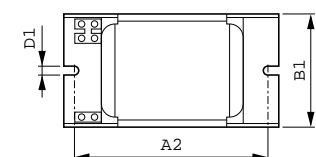

Cote

Product	D1	C1	A1	A2	B1
BSN 400 L33-A2-TS 230V 50Hz HD3-166	6,2 mm	84,0 mm	166,0 mm	147,5 mm	102,0 mm
BSN 70 L33-A2-TS 230V 50Hz HD1-118	6,2 mm	53,0 mm	118,0 mm	103,0 mm	65,0 mm

Product	A1	A2	B1	C1	D1
BSN 100 L33-A2-TS 230V 50Hz	123 mm	108 mm	65 mm	53 mm	6,2 mm
BSN 150 L33-A2-TS 230V 50Hz	126 mm	108 mm	81 mm	66 mm	6,2 mm
BSN 250 L33-A2-TS 230V 50Hz	151 mm	132 mm	81 mm	66 mm	6,2 mm