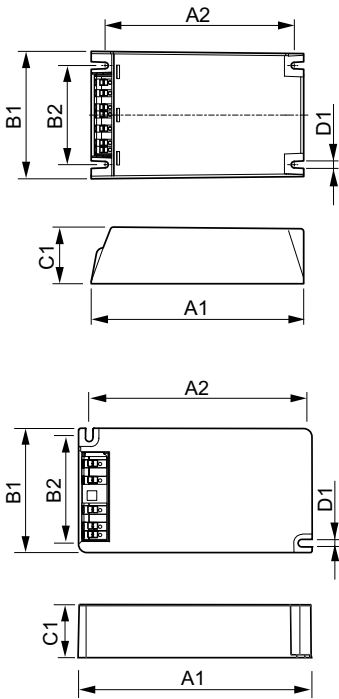

Cote

Product	D1	C1	A1	A2	B1	B2
HID-PV Base HID-PV Base 100 SON/CDO Q 220-240V	4,5 mm	40,0 mm	150,0 mm	133,6 mm	90,0 mm	70,0 mm
HID-PV Base HID-PV Base 150 SON/CDO Q 220-240V	4,5 mm	40,0 mm	150,0 mm	133,6 mm	90,0 mm	70,0 mm

Product	D1	C1	A1	A2	B1	B2
HID-PV Base HID-PV Base 50 SON C3 220-240V	4,5 mm	32,0 mm	141,0 mm	128,5 mm	75,0 mm	63,7 mm
HID-PV Base HID-PV Base 70 SON C3 220-240V	4,5 mm	32,0 mm	141,0 mm	128,5 mm	75,0 mm	63,7 mm

Operating and Electrical

Frecven ă de intrare	50 to 60 Hz
Tensiune de intrare	220 to 240 V

General Information

Număr de lămpi	1 bucată/unitate
Tip lampă	SON/CDO

General Information