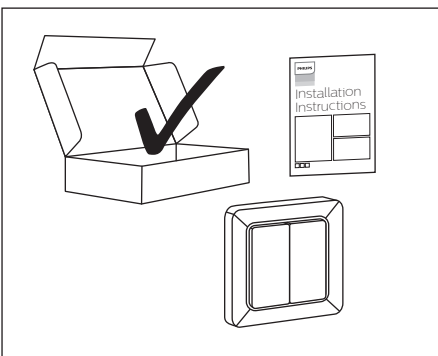

PHILIPS

UID8480/10

Wireless switch,
scene selection

Installation Instructions

Instructions d'installation
Instrucciones de instalación

Istruzioni per l'installazione
Installatie-instructies

Installationsanweisungen
インストール手順

安装指示书
إرشادات التركيب

Hereby, Signify declares that the radio equipment type UID8480/10 is in compliance with Directive 2014/53/EU. The full text of the EU declaration of conformity is available at the following Internet address: <http://www.philips.com/red>