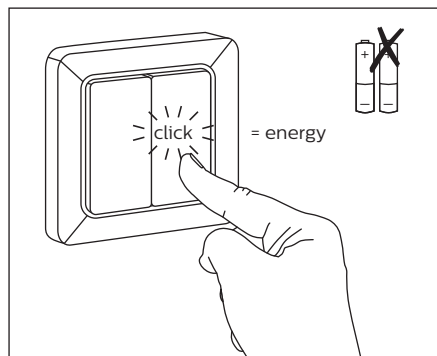

PHILIPS

UID8480/10

Wireless switch,
scene selection

Installation Instructions

Instructions d'installation
Instrucciones de instalación

Istruzioni per l'installazione
Installatie-instructies

Installationsanweisungen
インストール手順

安装指示书
إرشادات التركيب

Hereby, Signify declares that the radio equipment type UID8480/10 is in compliance with Directive 2014/53/EU. The full text of the EU declaration of conformity is available at the following Internet address: <http://www.philips.com/red>