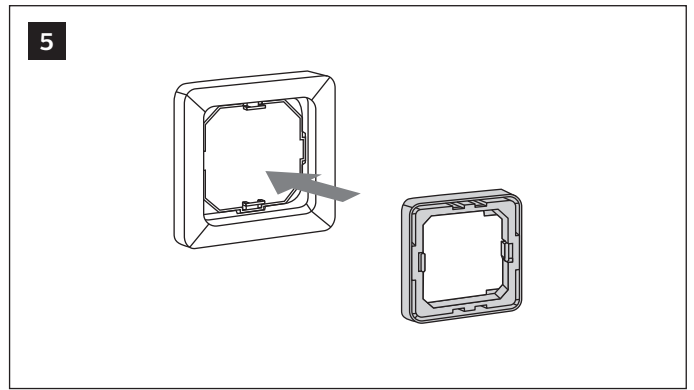

PHILIPS

UID8480/10

Wireless switch,
scene selection

Installation Instructions

Instructions d'installation
Instrucciones de instalación

Istruzioni per l'installazione
Installatie-instructies

Installationsanweisungen
インストール手順

安装指示书
إرشادات التركيب

Hereby, Signify declares that the radio equipment type UID8480/10 is in compliance with Directive 2014/53/EU. The full text of the EU declaration of conformity is available at the following Internet address: <http://www.philips.com/red>