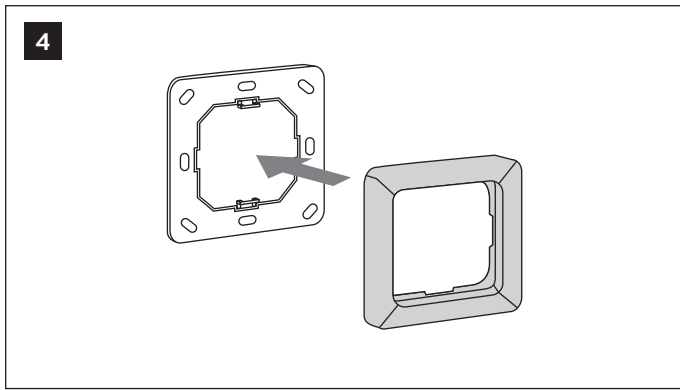

PHILIPS

UID8480/10

Wireless switch,
scene selection

Installation Instructions

Instructions d'installation
Instrucciones de instalación

Istruzioni per l'installazione
Installatie-instructies

Installationsanweisungen
インストール手順

安装指示书
إرشادات التركيب

Hereby, Signify declares that the radio equipment type UID8480/10 is in compliance with Directive 2014/53/EU. The full text of the EU declaration of conformity is available at the following Internet address: <http://www.philips.com/red>