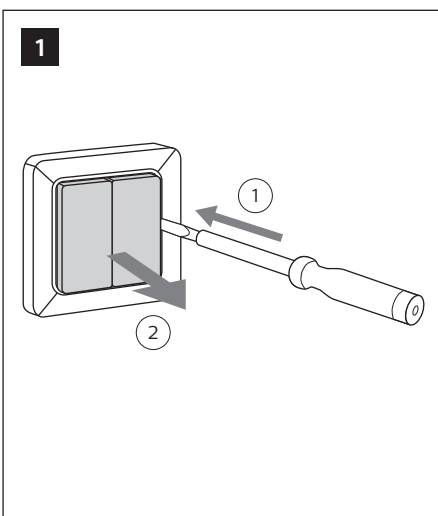

PHILIPS

UID8480/10

Wireless switch,
scene selection

Installation Instructions

Instructions d'installation
Instrucciones de instalación

Istruzioni per l'installazione
Installatie-instructies

Installationsanweisungen
インストール手順

安装指示书
إرشادات التركيب

Hereby, Signify declares that the radio equipment type UID8480/10 is in compliance with Directive 2014/53/EU. The full text of the EU declaration of conformity is available at the following Internet address: <http://www.philips.com/red>