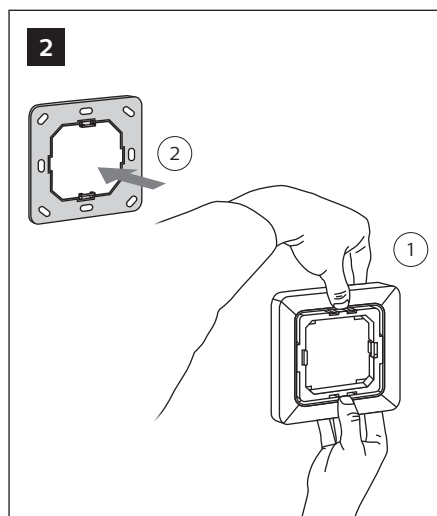

PHILIPS

UID8480/10

Wireless switch,
scene selection

Installation Instructions

Instructions d'installation
Instrucciones de instalación

Istruzioni per l'installazione
Installatie-instructies

Installationsanweisungen
インストール手順

安装指示书
إرشادات التركيب

Hereby, Signify declares that the radio equipment type UID8480/10 is in compliance with Directive 2014/53/EU. The full text of the EU declaration of conformity is available at the following Internet address: <http://www.philips.com/red>