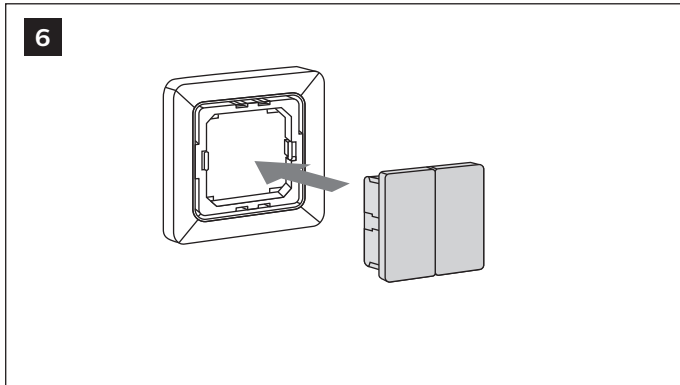

PHILIPS

UID8480/10

Wireless switch,
scene selection

Installation Instructions

Instructions d'installation
Instrucciones de instalación

Istruzioni per l'installazione
Installatie-instructies

Installationsanweisungen
インストール手順

安装指示书
إرشادات التركيب

Hereby, Signify declares that the radio equipment type UID8480/10 is in compliance with Directive 2014/53/EU. The full text of the EU declaration of conformity is available at the following Internet address: <http://www.philips.com/red>