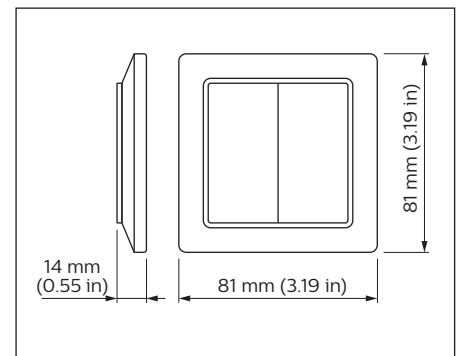

PHILIPS

UID8480/10

Wireless switch,
scene selection

Installation Instructions

Instructions d'installation
Instrucciones de instalación

Istruzioni per l'installazione
Installatie-instructies

Installationsanweisungen
インストール手順

安装指示书
إرشادات التركيب

Hereby, Signify declares that the radio equipment type UID8480/10 is in compliance with Directive 2014/53/EU. The full text of the EU declaration of conformity is available at the following Internet address: <http://www.philips.com/red>