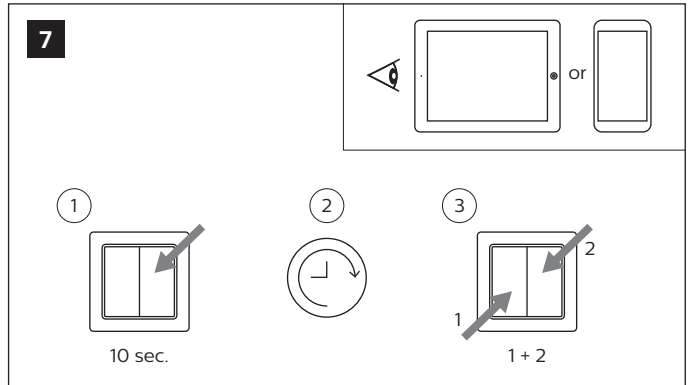

PHILIPS

UID8480/10

Wireless switch,
scene selection

Installation Instructions

Instructions d'installation
Instrucciones de instalación

Istruzioni per l'installazione
Installatie-instructies

Installationsanweisungen
インストール手順

安装指示书
إرشادات التركيب

Hereby, Signify declares that the radio equipment type UID8480/10 is in compliance with Directive 2014/53/EU. The full text of the EU declaration of conformity is available at the following Internet address: <http://www.philips.com/red>